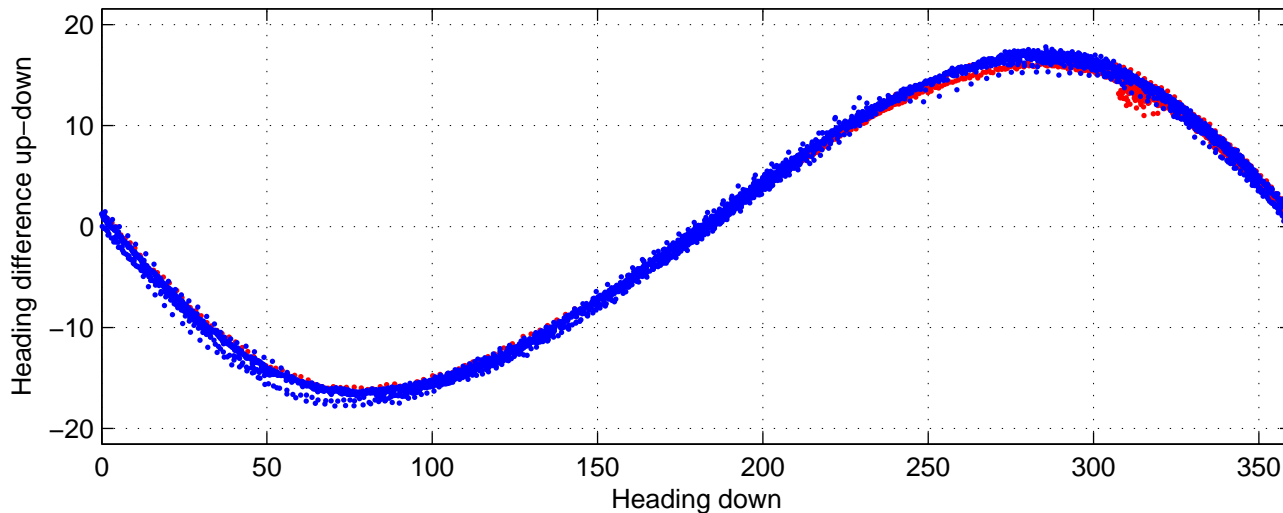

I08S station #137 (V2) Figure 6

Heading offset : -99.2068 (r/b: down-/upcast)

Pitch offset : -0.75372

Roll offset : -0.17082