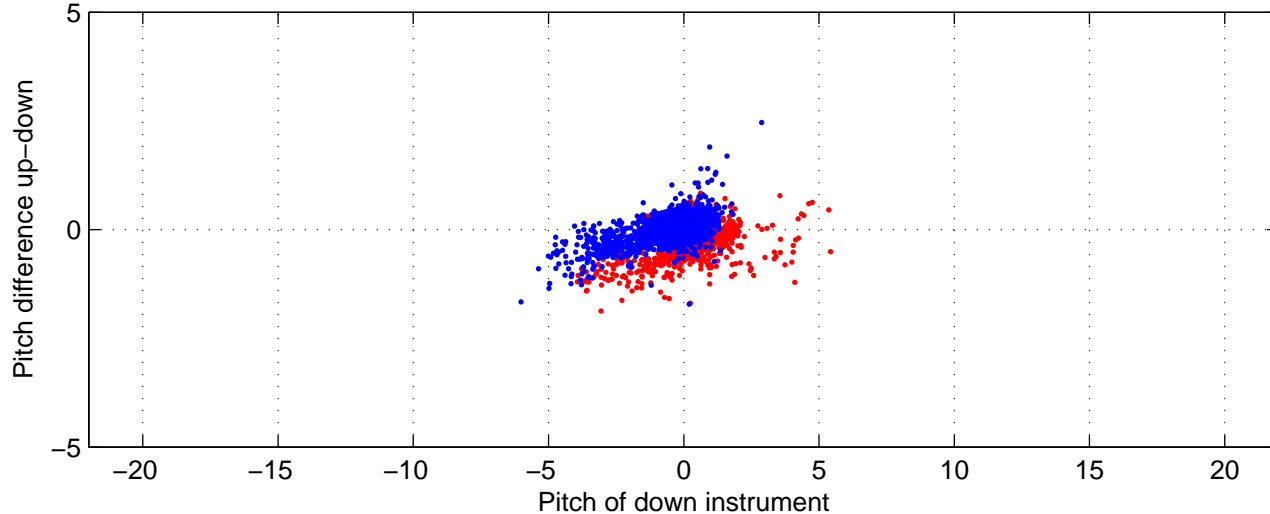

I08S station #137 (V2) Figure 6

Heading offset : -99.2068 (r/b: down-/upcast)

Pitch offset : -0.75372

Roll offset : -0.17082