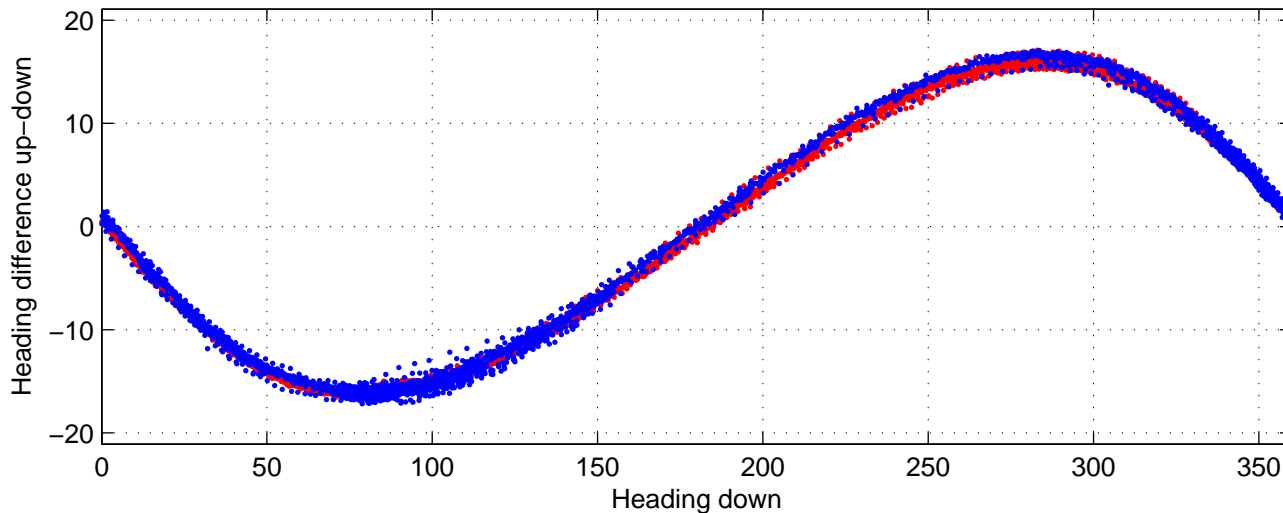

I08S station #138 (V2) Figure 6

Heading offset : -99.0173 (r/b: down-/upcast)

Pitch offset : -0.81305

Roll offset : -0.1935