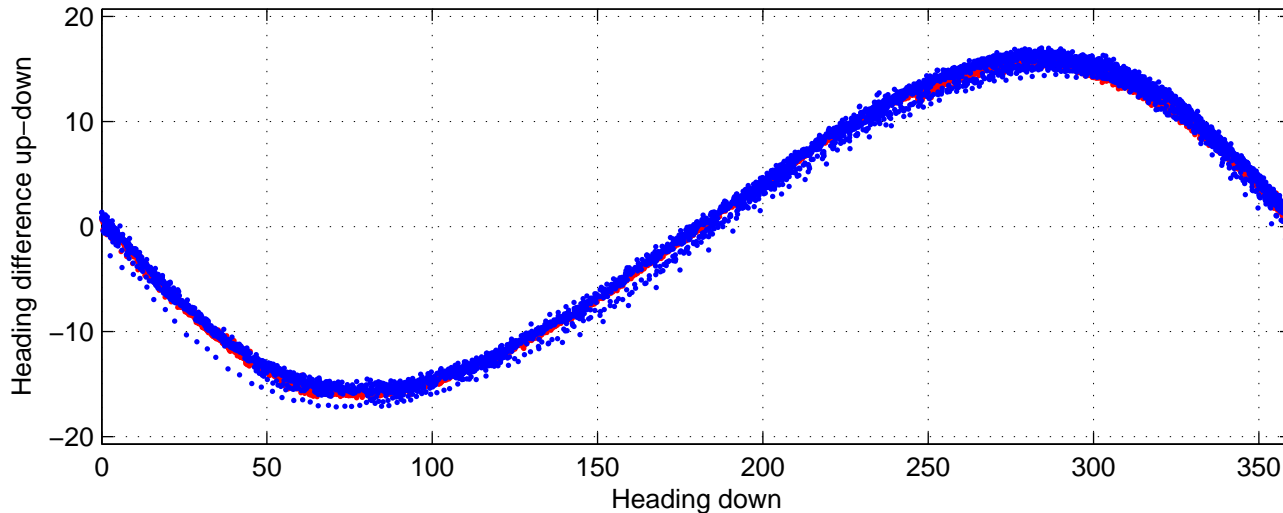

I08S station #140 (V2) Figure 6

Heading offset : -99.3303 (r/b: down-/upcast)

Pitch offset : -0.81713

Roll offset : -0.16725