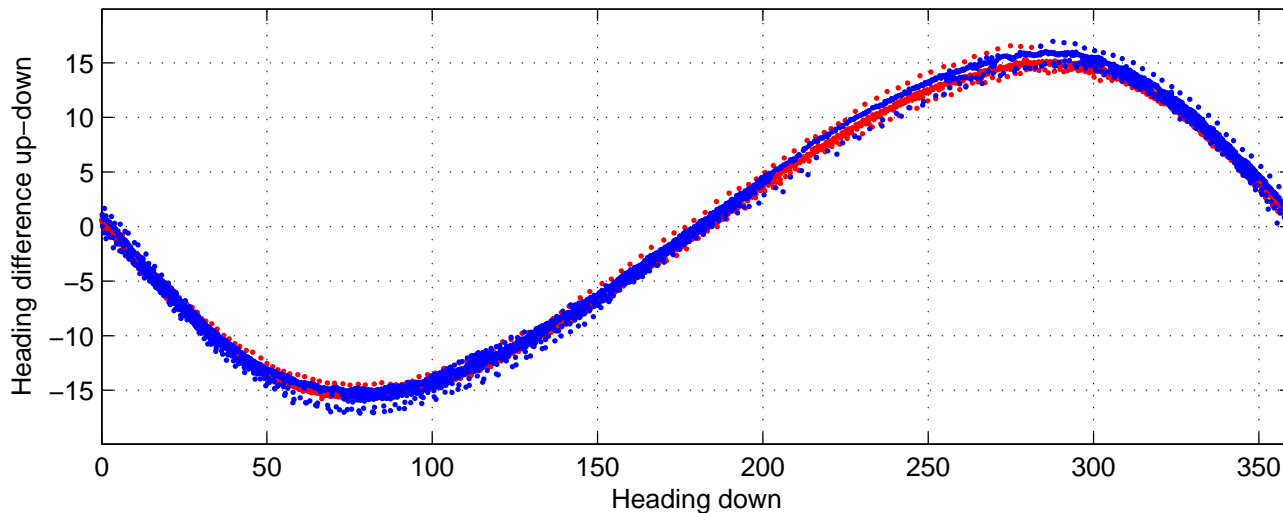

I08S station #142 (V2) Figure 6

Heading offset : -98.9503 (r/b: down-/upcast)

Pitch offset : -0.8192

Roll offset : -0.20296