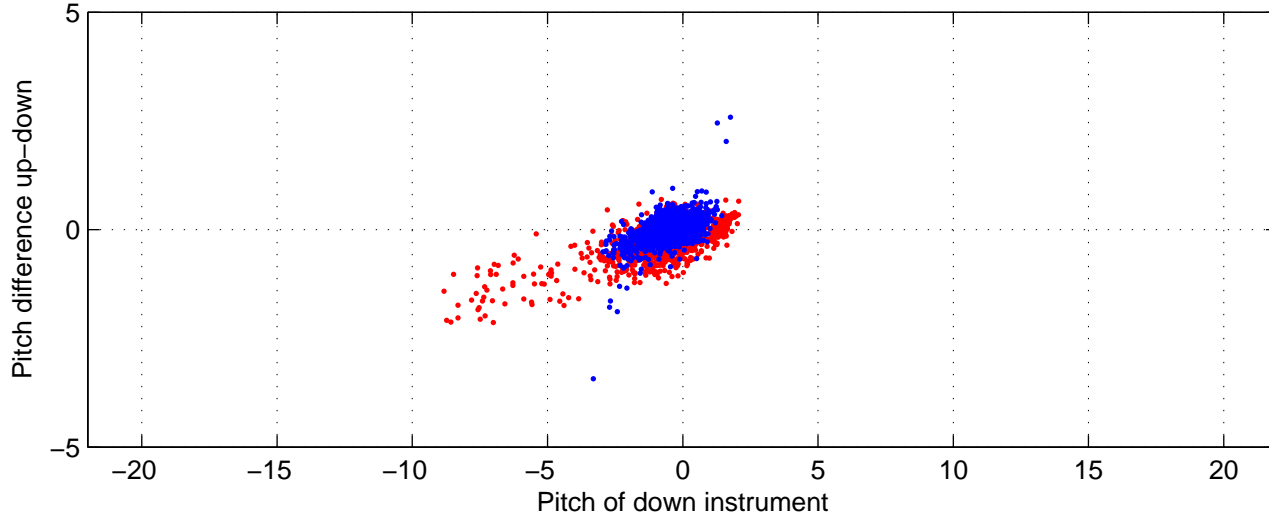

I08S station #142 (V2) Figure 6

Heading offset : -98.9503 (r/b: down-/upcast)

Pitch offset : -0.8192

Roll offset : -0.20296