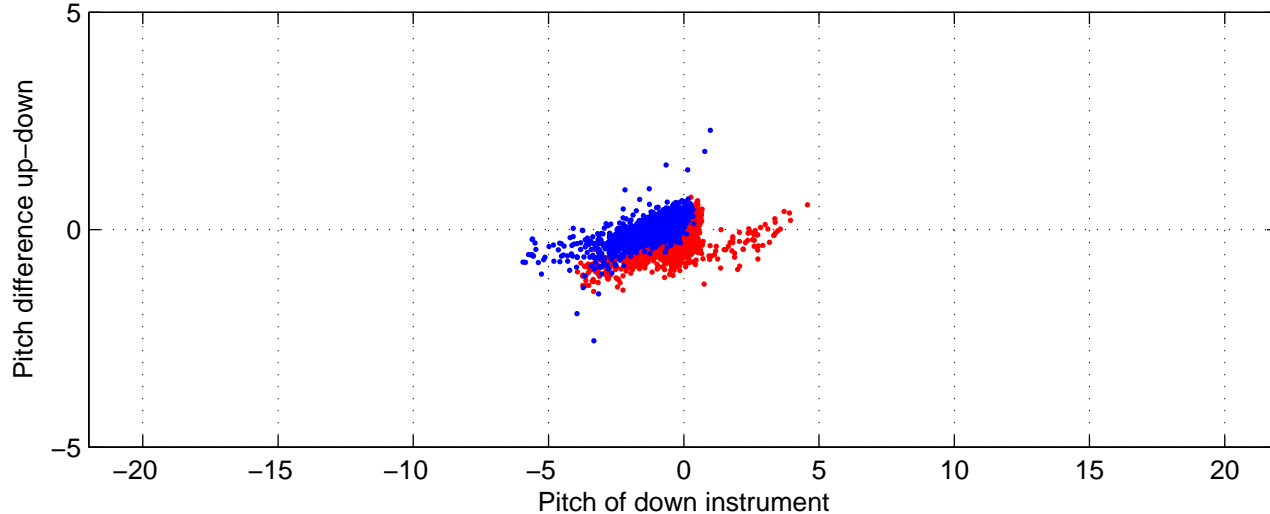

I08S station #145 (V2) Figure 6

Heading offset : -99.0827 (r/b: down-/upcast)

Pitch offset : -0.85361

Roll offset : -0.17669