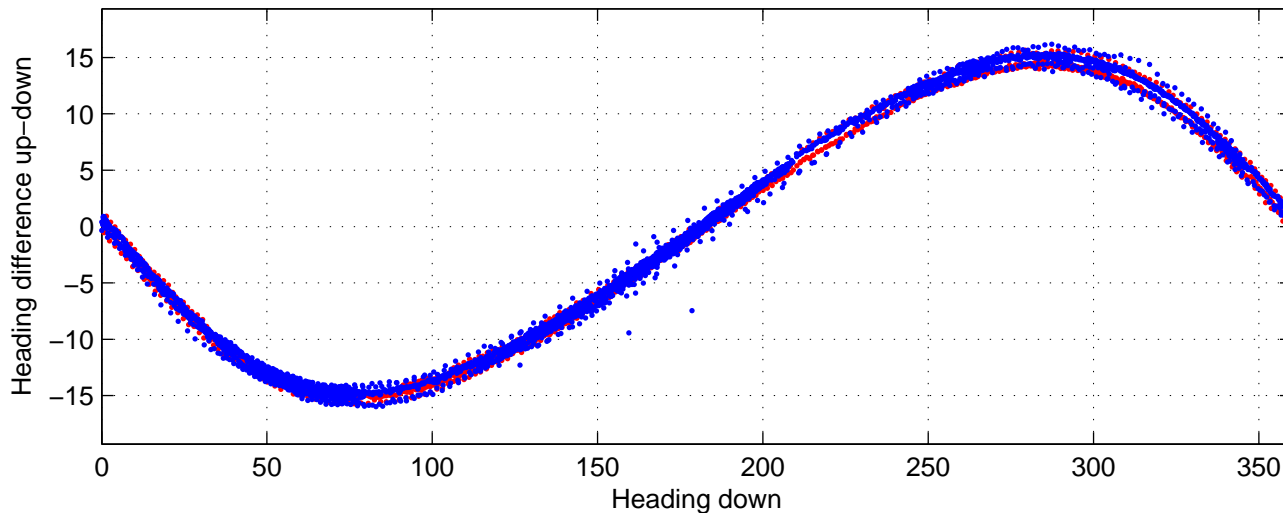

I08S station #145 (V2) Figure 6

Heading offset : -99.0827 (r/b: down-/upcast)

Pitch offset : -0.85361

Roll offset : -0.17669