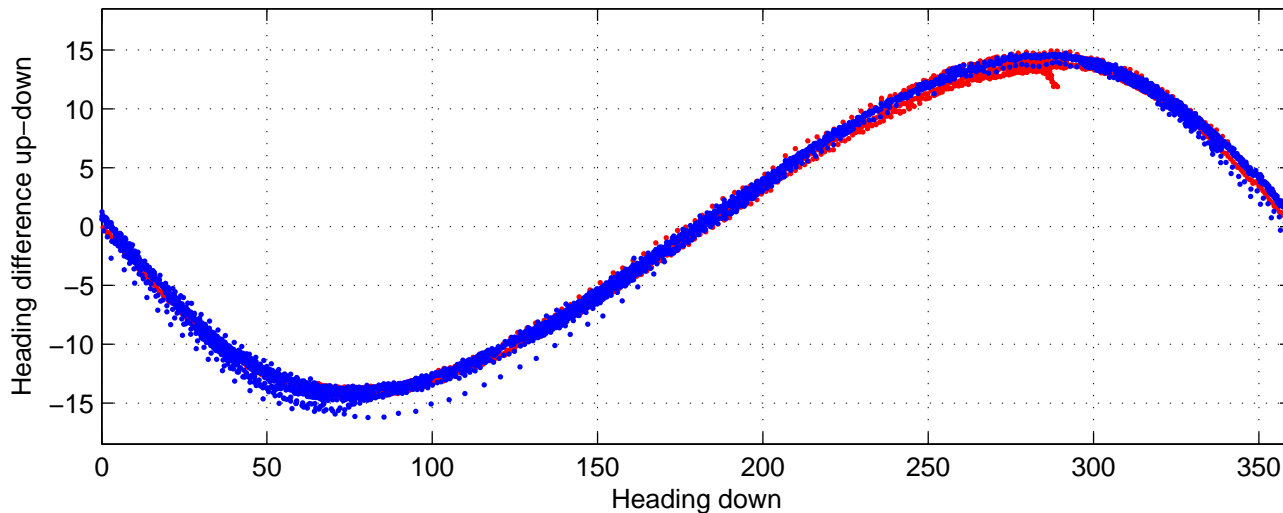

I08S station #148 (V2) Figure 6

Heading offset : -99.0981 (r/b: down-/upcast)

Pitch offset : -0.86041

Roll offset : -0.18815