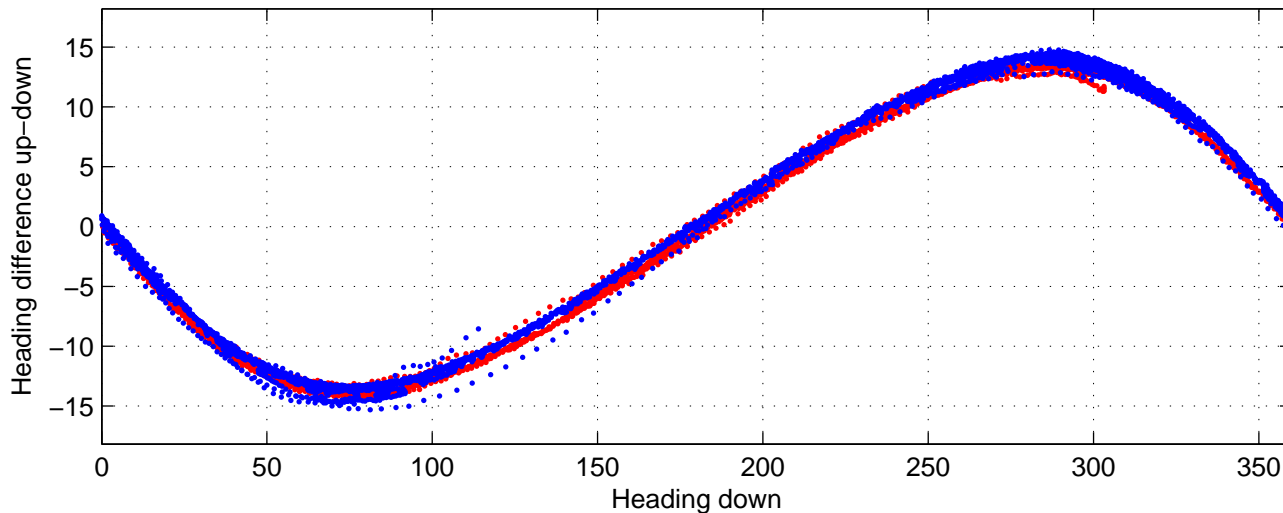

I08S station #150 (V2) Figure 6

Heading offset : -98.988 (r/b: down-/upcast)

Pitch offset : -0.85396

Roll offset : -0.23182