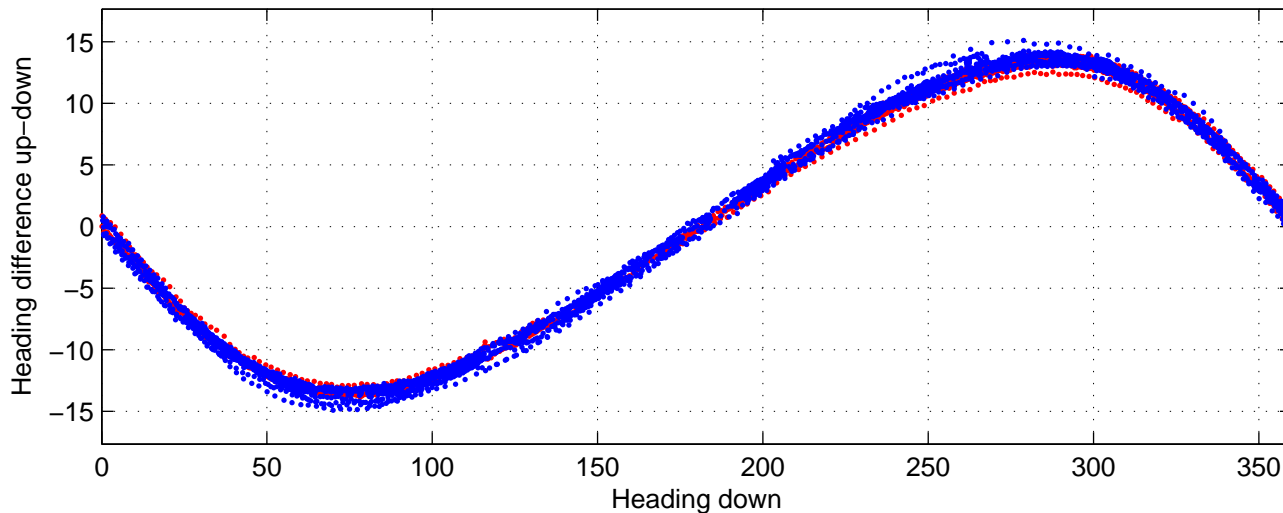

I08S station #151 (V2) Figure 6

Heading offset : -98.9681 (r/b: down-/upcast)

Pitch offset : -0.84658

Roll offset : -0.2225