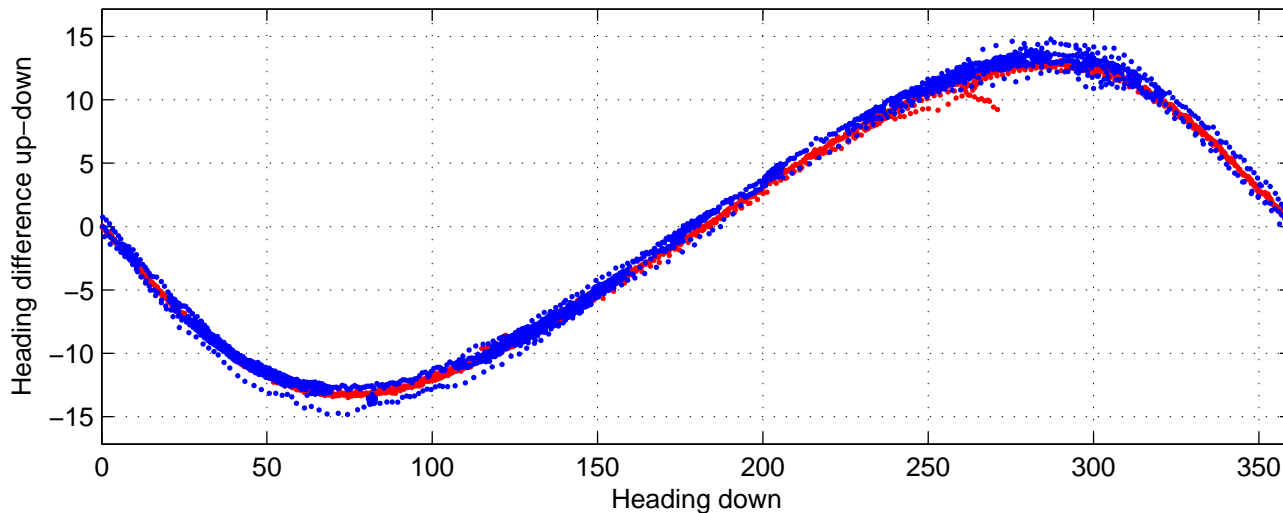

I08S station #152 (V2) Figure 6

Heading offset : -98.8332 (r/b: down-/upcast)

Pitch offset : -0.81732

Roll offset : -0.10938