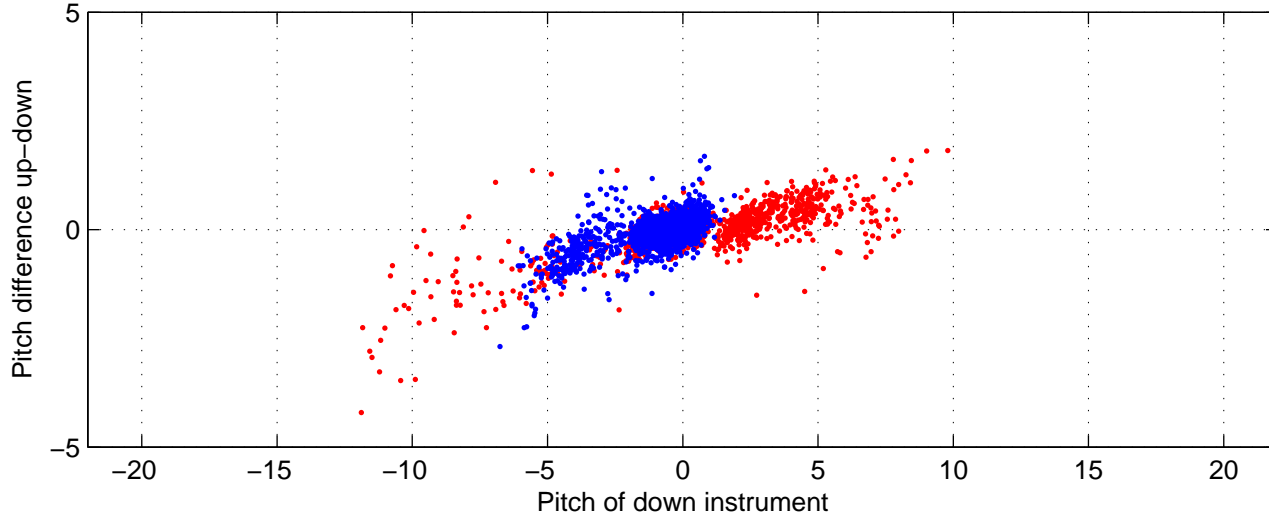

I08S station #153 (V2) Figure 6

Heading offset : -98.974 (r/b: down-/upcast)

Pitch offset : -0.82772

Roll offset : -0.18025