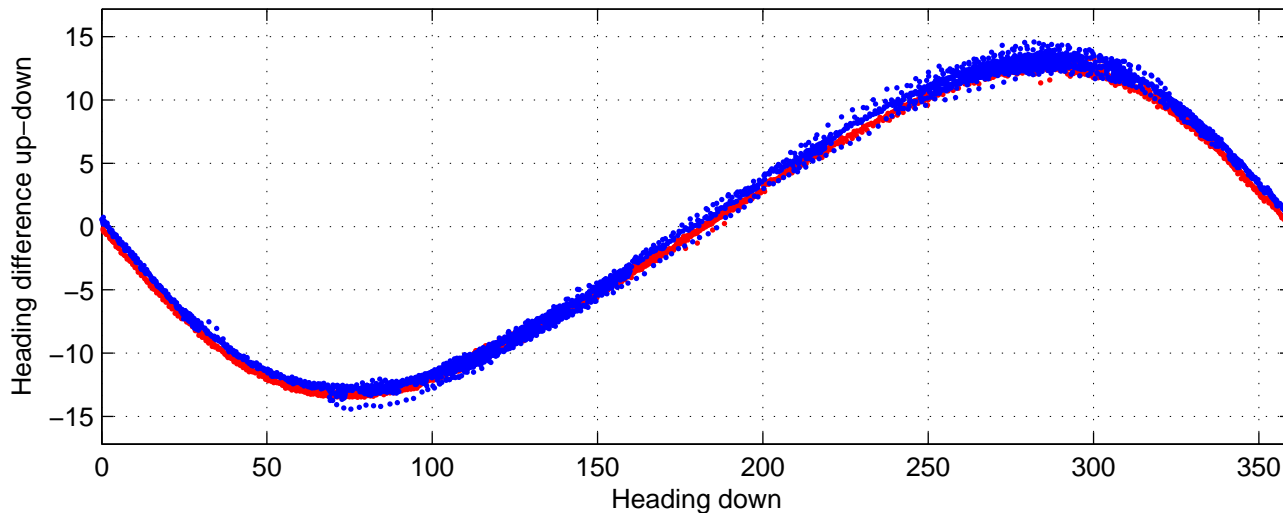

I08S station #153 (V2) Figure 6

Heading offset : -98.974 (r/b: down-/upcast)

Pitch offset : -0.82772

Roll offset : -0.18025