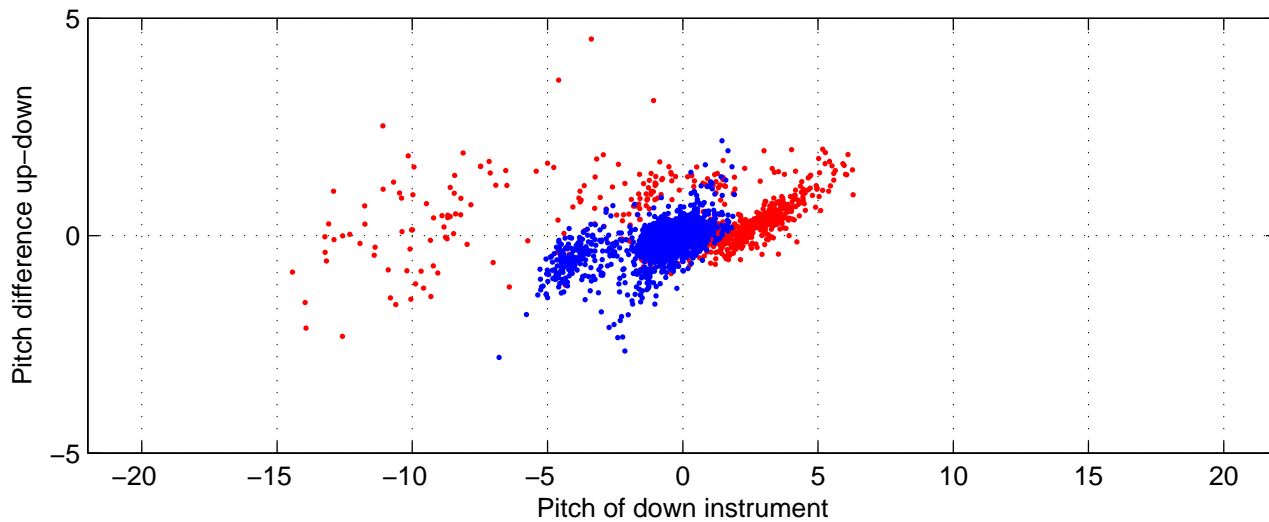

I08S station #154 (V2) Figure 6

Heading offset : -98.9073 (r/b: down-/upcast)

Pitch offset : -0.79095

Roll offset : -0.18419