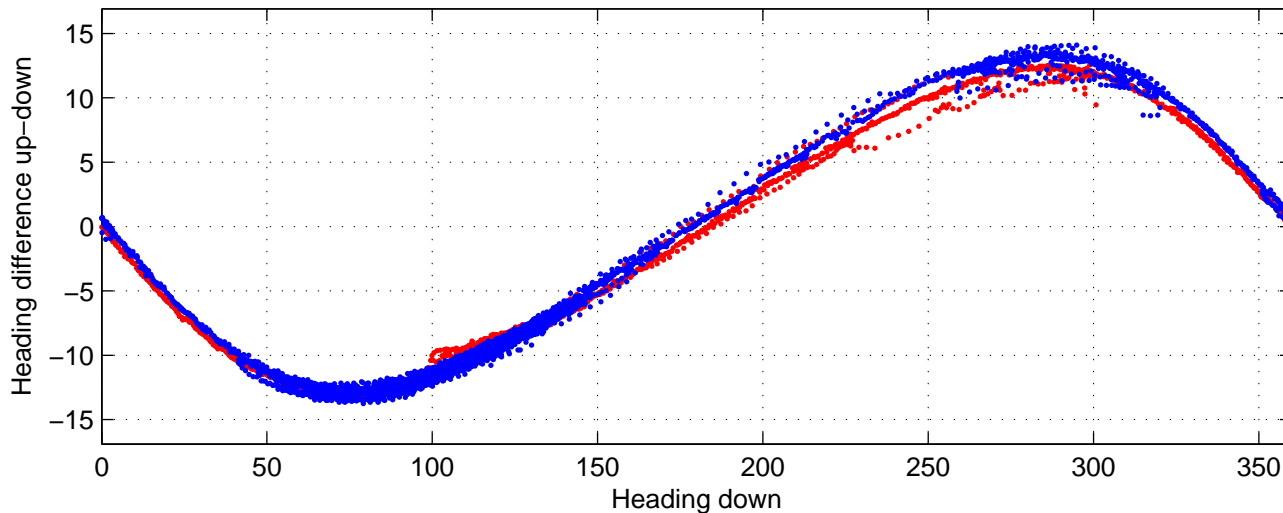

I08S station #154 (V2) Figure 6

Heading offset : -98.9073 (r/b: down-/upcast)

Pitch offset : -0.79095

Roll offset : -0.18419