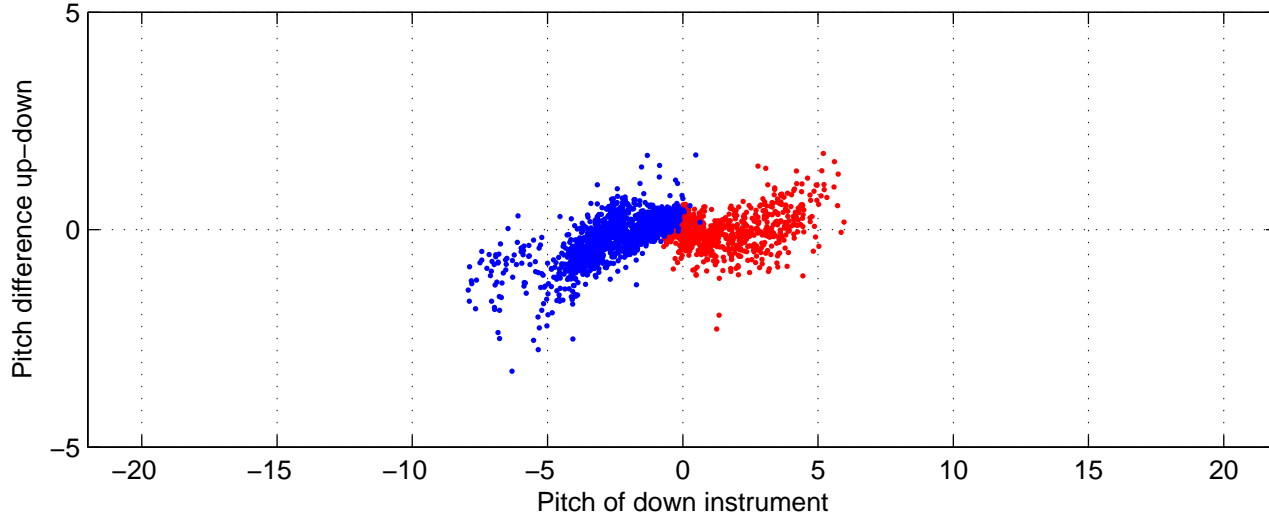

# I08S station #155 (V2) Figure 6

Heading offset :  $-99.0953$  (r/b: down-/upcast)

Pitch offset :  $-0.97385$

Roll offset :  $-0.18477$