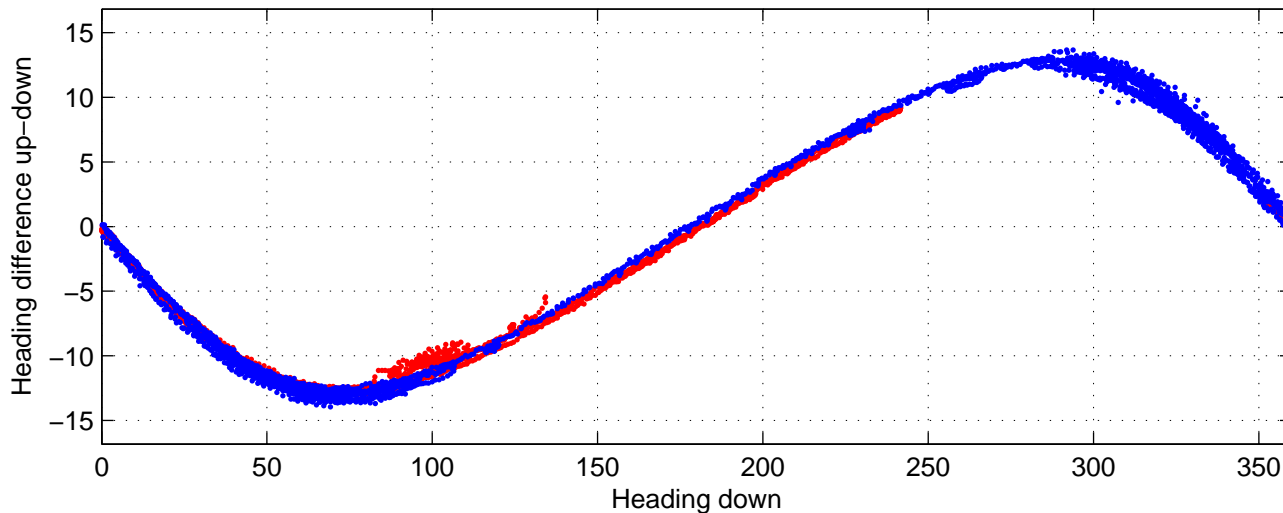

# I08S station #155 (V2) Figure 6

Heading offset :  $-99.0953$  (r/b: down-/upcast)

Pitch offset :  $-0.97385$

Roll offset :  $-0.18477$