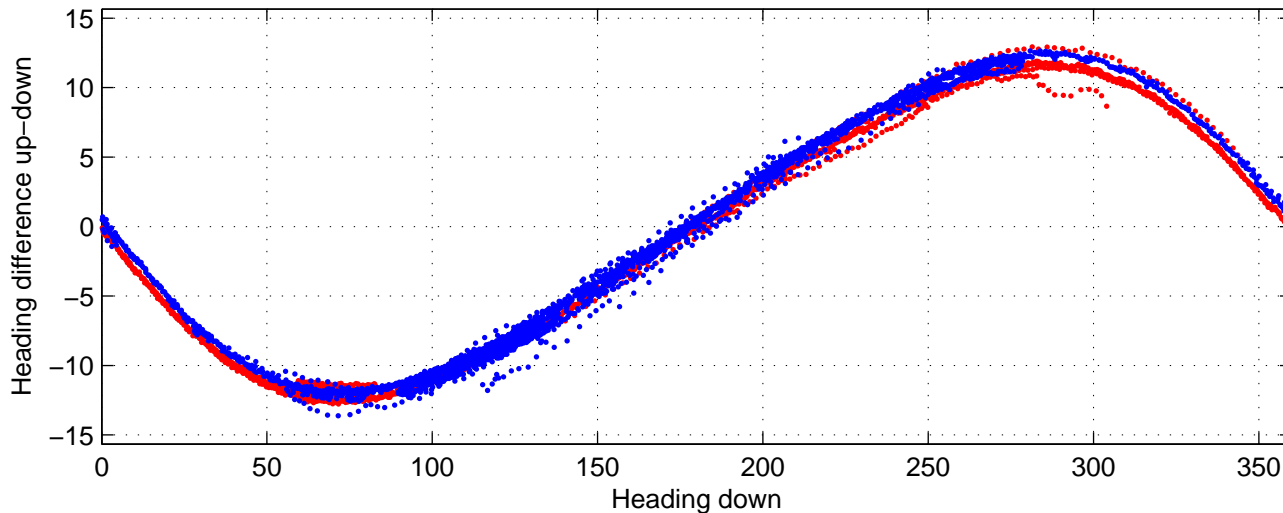

I08S station #157 (V2) Figure 6

Heading offset : -99.0185 (r/b: down-/upcast)

Pitch offset : -0.86846

Roll offset : -0.17575