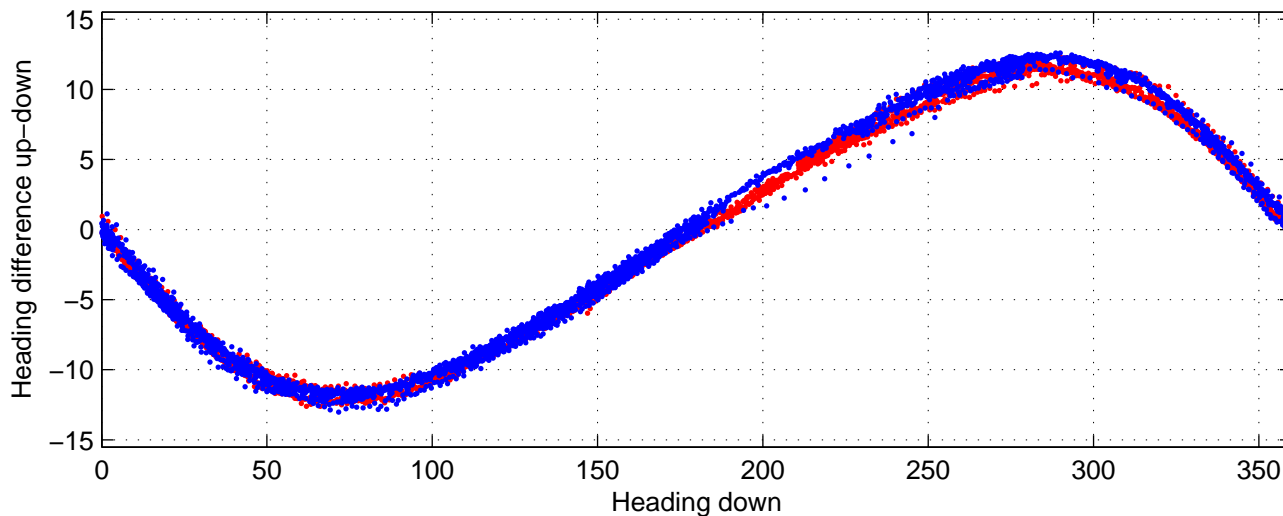

# I08S station #158 (V2) Figure 6

Heading offset :  $-98.9544$  (r/b: down-/upcast)

Pitch offset :  $-0.84144$

Roll offset :  $-0.19603$