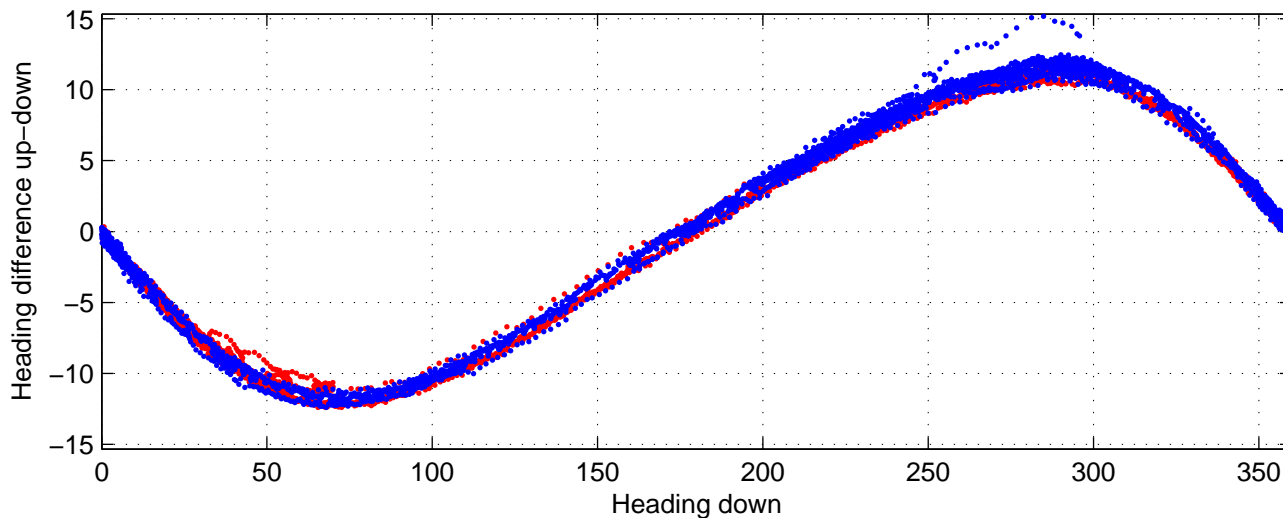

I08S station #159 (V2) Figure 6

Heading offset : -99.0129 (r/b: down-/upcast)

Pitch offset : -0.87386

Roll offset : -0.23701