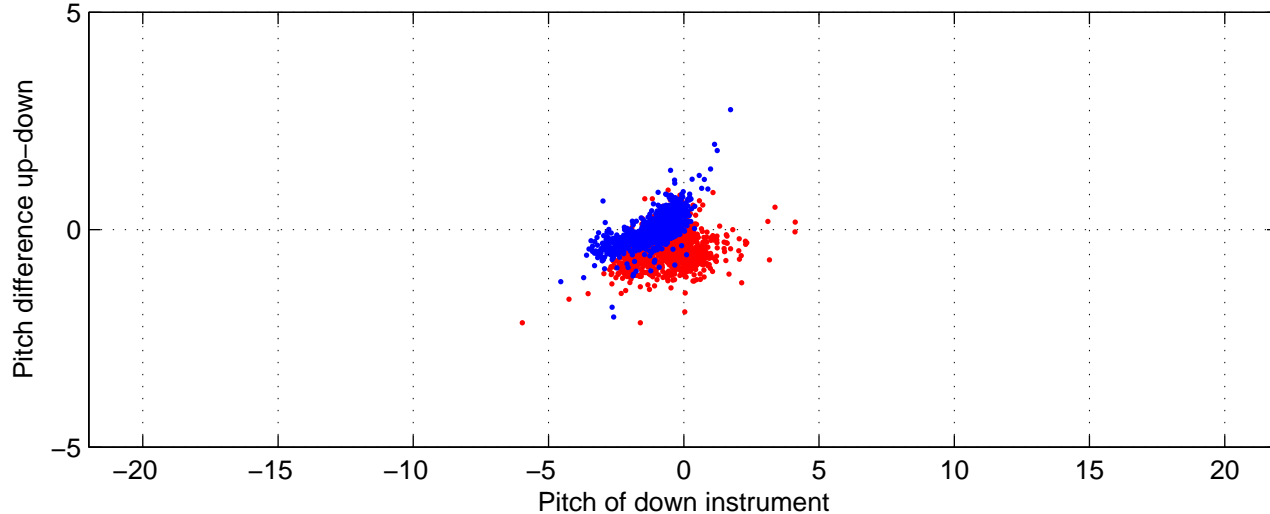

I08S station #161 (V2) Figure 6

Heading offset : -98.8356 (r/b: down-/upcast)

Pitch offset : -0.86682

Roll offset : -0.11042