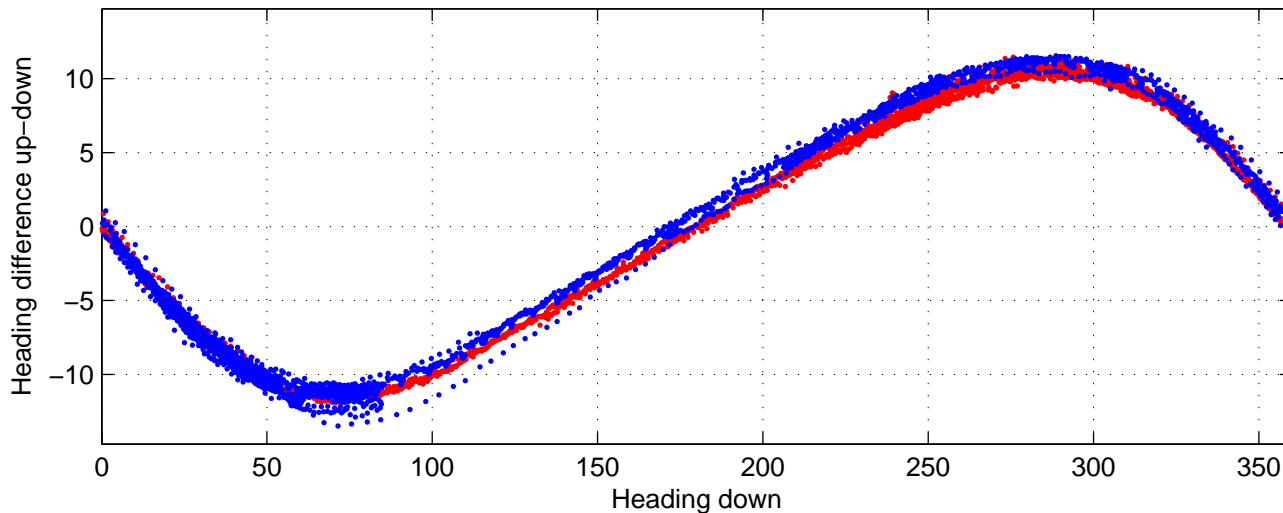

I08S station #161 (V2) Figure 6

Heading offset : -98.8356 (r/b: down-/upcast)

Pitch offset : -0.86682

Roll offset : -0.11042