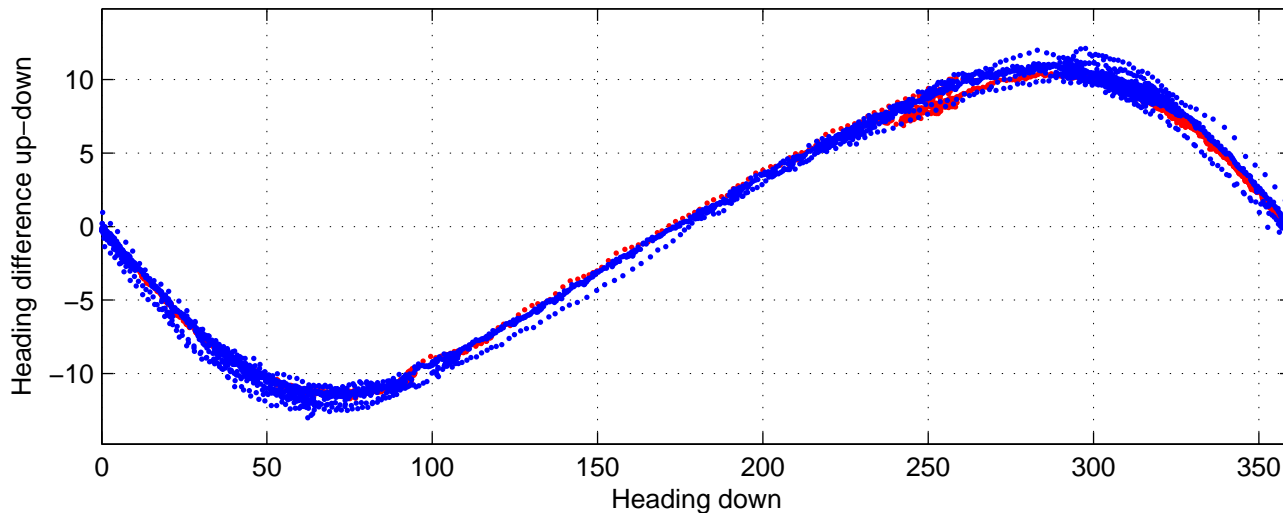

I08S station #162 (V2) Figure 6

Heading offset : -99.1521 (r/b: down-/upcast)

Pitch offset : -0.80418

Roll offset : -0.19923