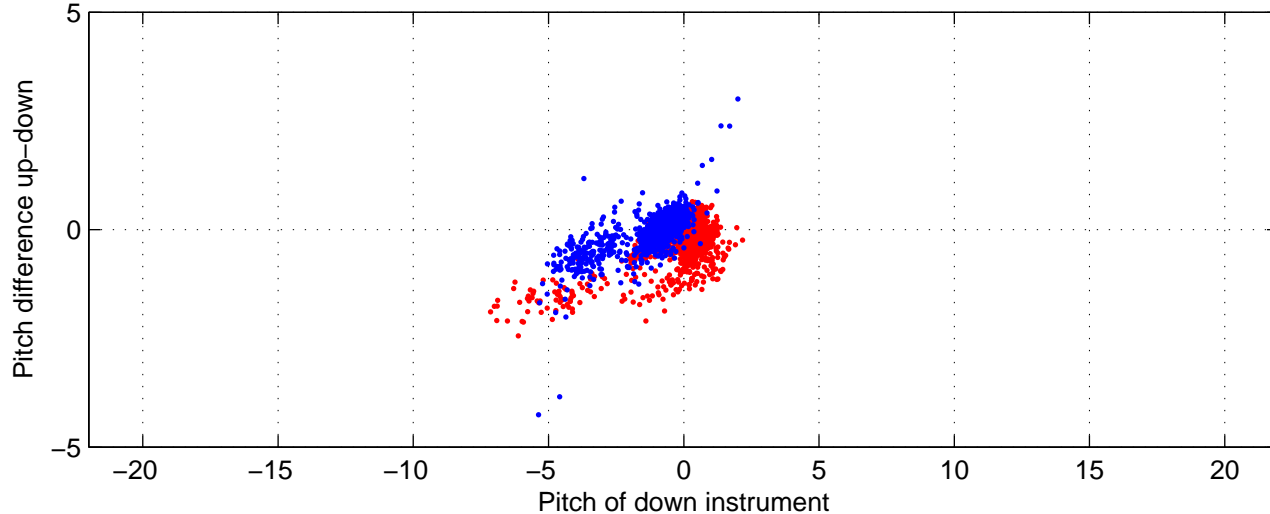

I08S station #164 (V2) Figure 6

Heading offset : -98.9604 (r/b: down-/upcast)

Pitch offset : -0.87473

Roll offset : -0.20652