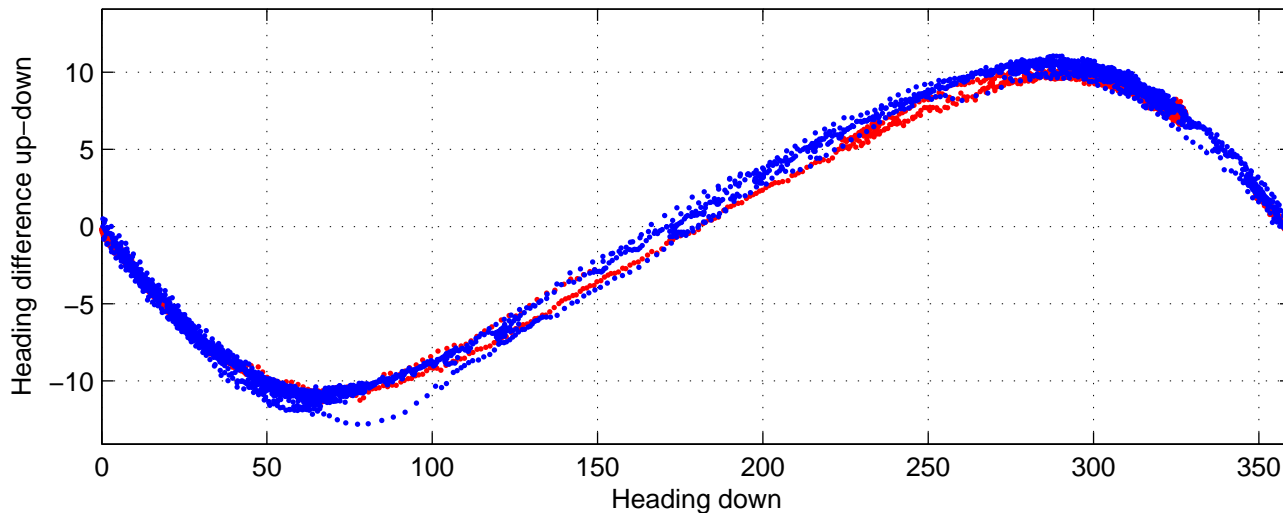

I08S station #164 (V2) Figure 6

Heading offset : -98.9604 (r/b: down-/upcast)

Pitch offset : -0.87473

Roll offset : -0.20652