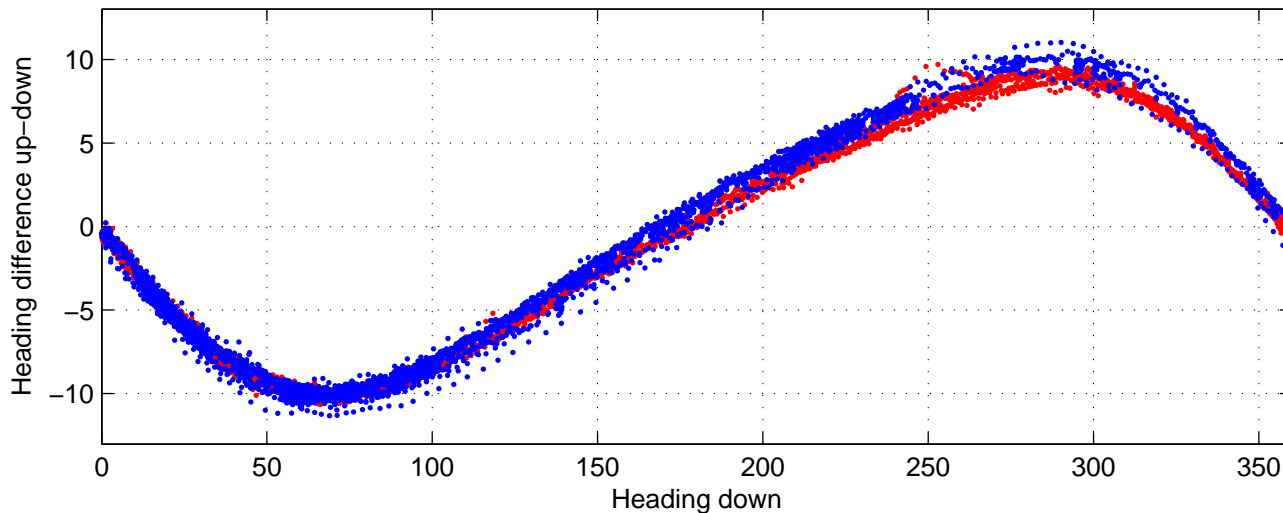

I08S station #167 (V2) Figure 6

Heading offset : -98.8451 (r/b: down-/upcast)

Pitch offset : -0.8358

Roll offset : -0.20118