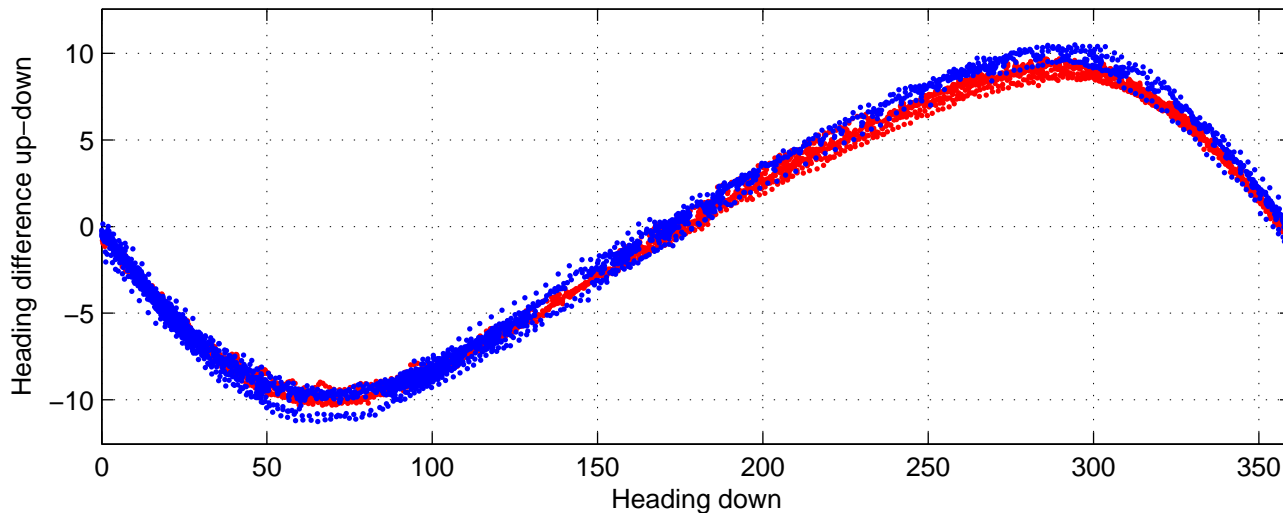

I08S station #168 (V2) Figure 6

Heading offset : -98.8149 (r/b: down-/upcast)

Pitch offset : -0.79165

Roll offset : -0.14808