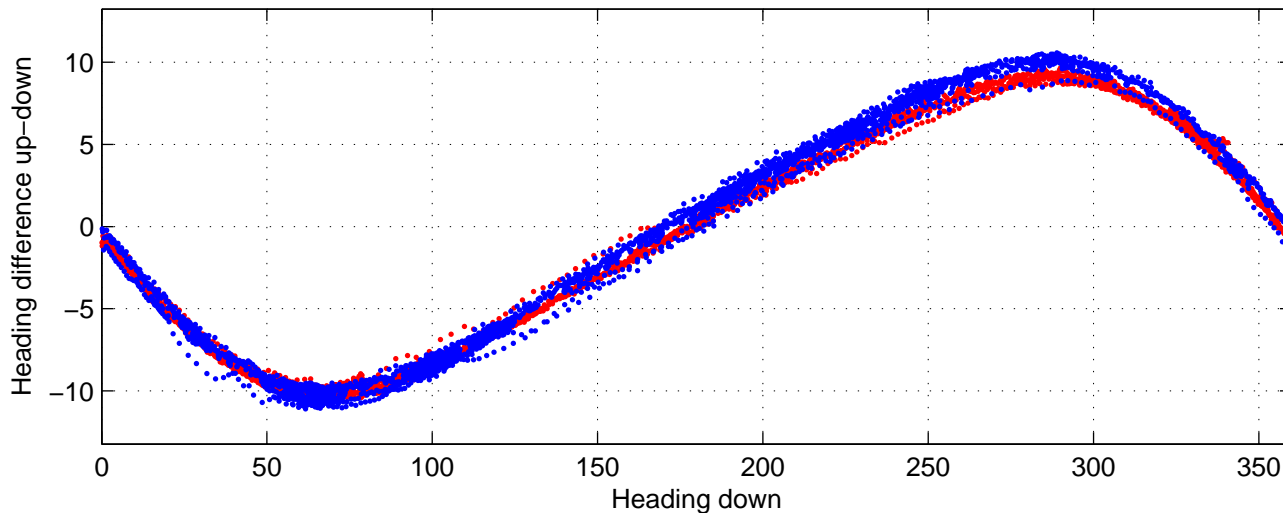

I08S station #169 (V2) Figure 6

Heading offset : -98.8997 (r/b: down-/upcast)

Pitch offset : -0.78737

Roll offset : -0.1172