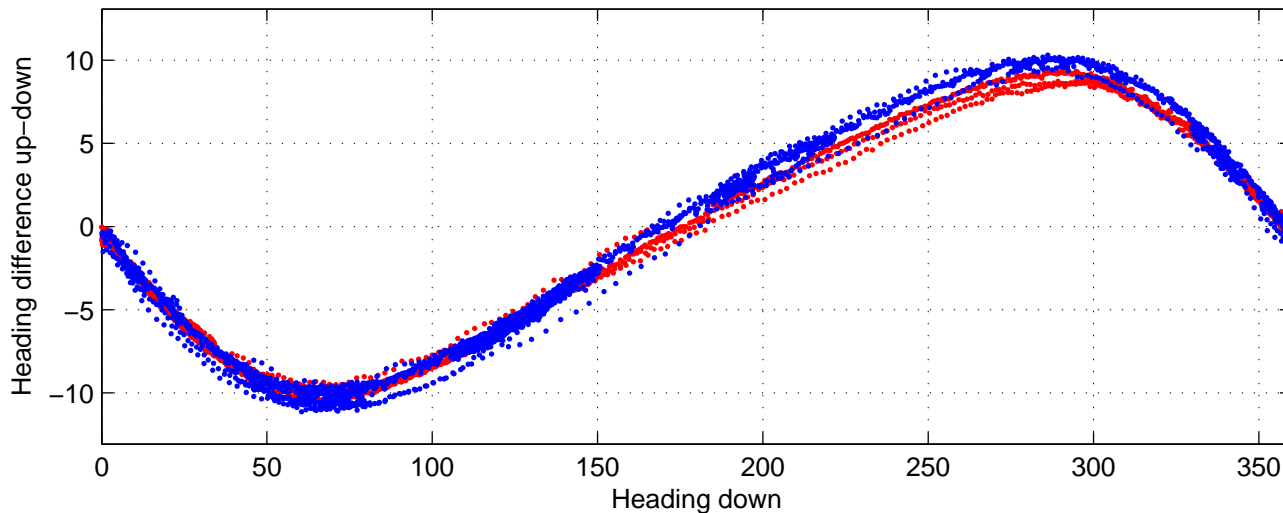

I08S station #170 (V2) Figure 6

Heading offset : -98.9316 (r/b: down-/upcast)

Pitch offset : -0.77518

Roll offset : -0.14385