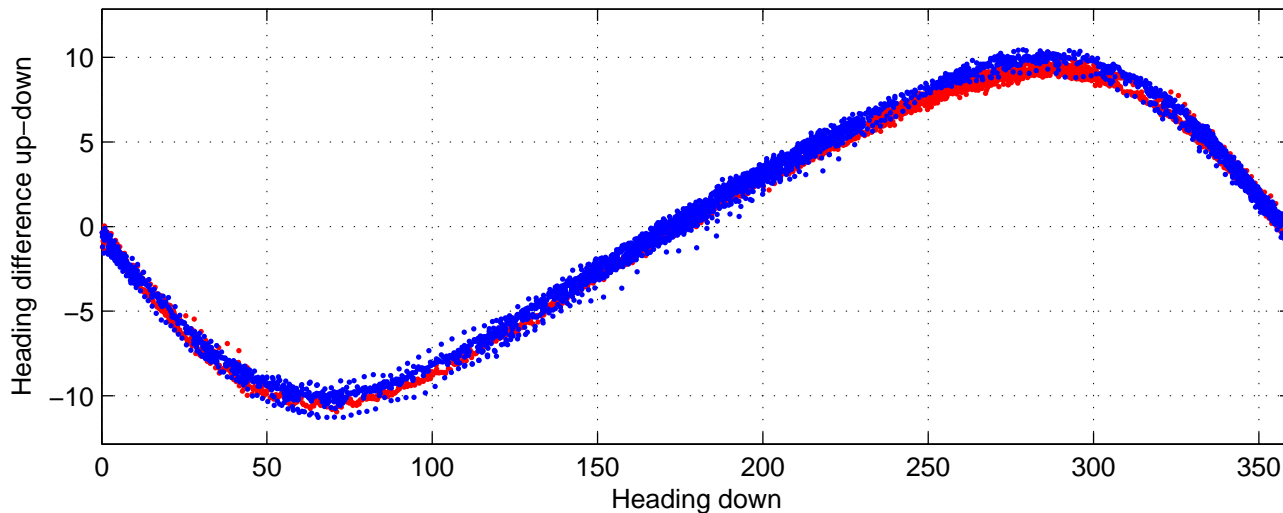

I08S station #171 (V2) Figure 6

Heading offset : -98.9858 (r/b: down-/upcast)

Pitch offset : -0.86622

Roll offset : -0.19456