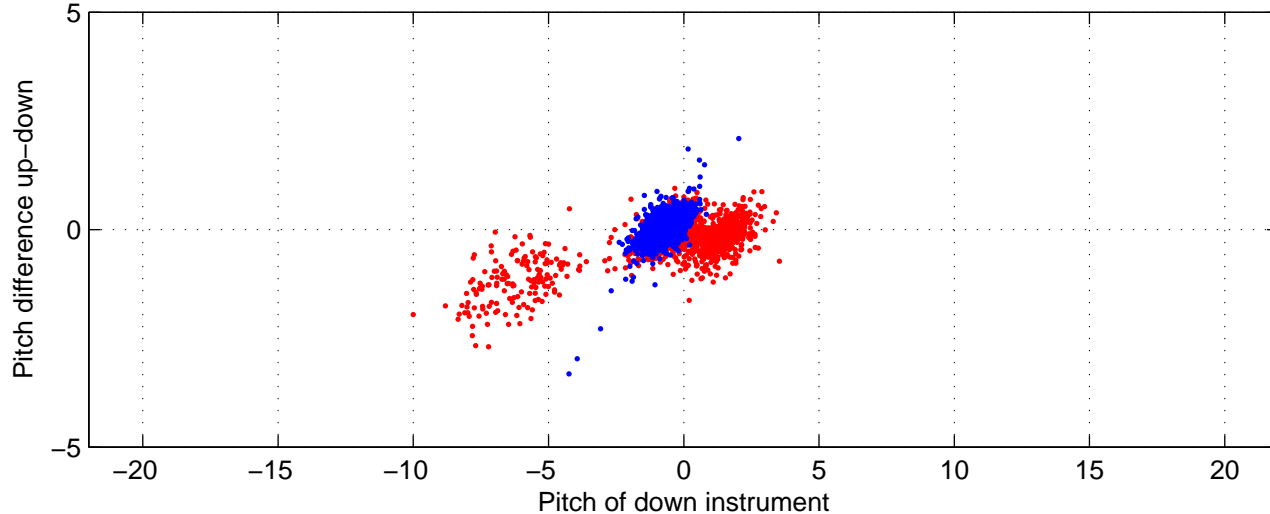

I08S station #171 (V2) Figure 6

Heading offset : -98.9858 (r/b: down-/upcast)

Pitch offset : -0.86622

Roll offset : -0.19456