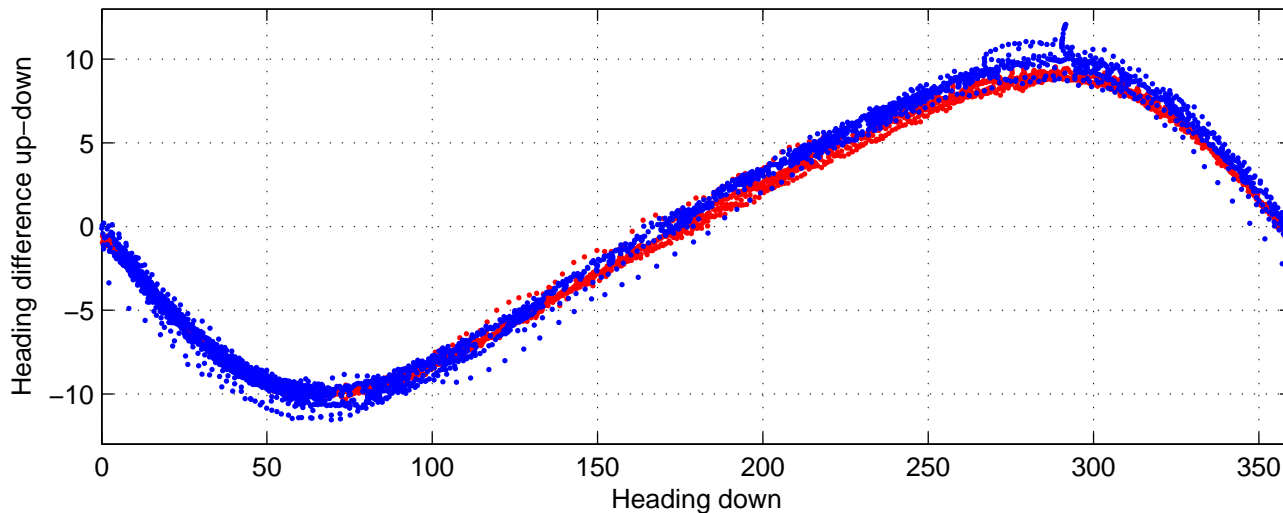

I08S station #172 (V2) Figure 6

Heading offset : -98.8329 (r/b: down-/upcast)

Pitch offset : -0.74679

Roll offset : -0.13527