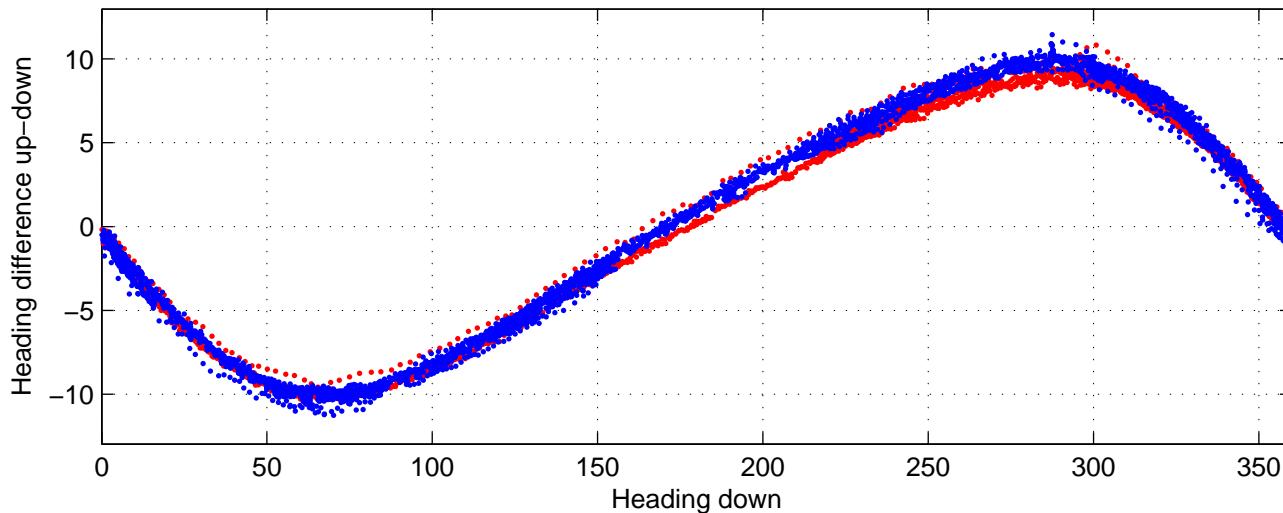

I08S station #173 (V2) Figure 6

Heading offset : -99.0425 (r/b: down-/upcast)

Pitch offset : -0.80884

Roll offset : -0.14499