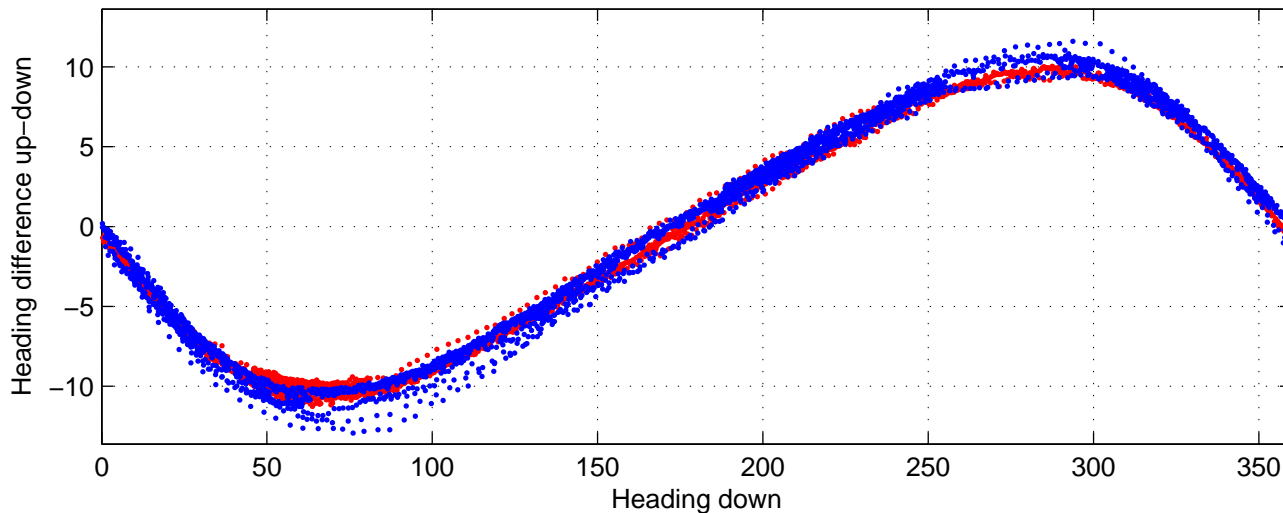

# I08S station #174 (V2) Figure 6

Heading offset :  $-98.9351$  (r/b: down-/upcast)

Pitch offset :  $-0.85015$

Roll offset :  $-0.20383$