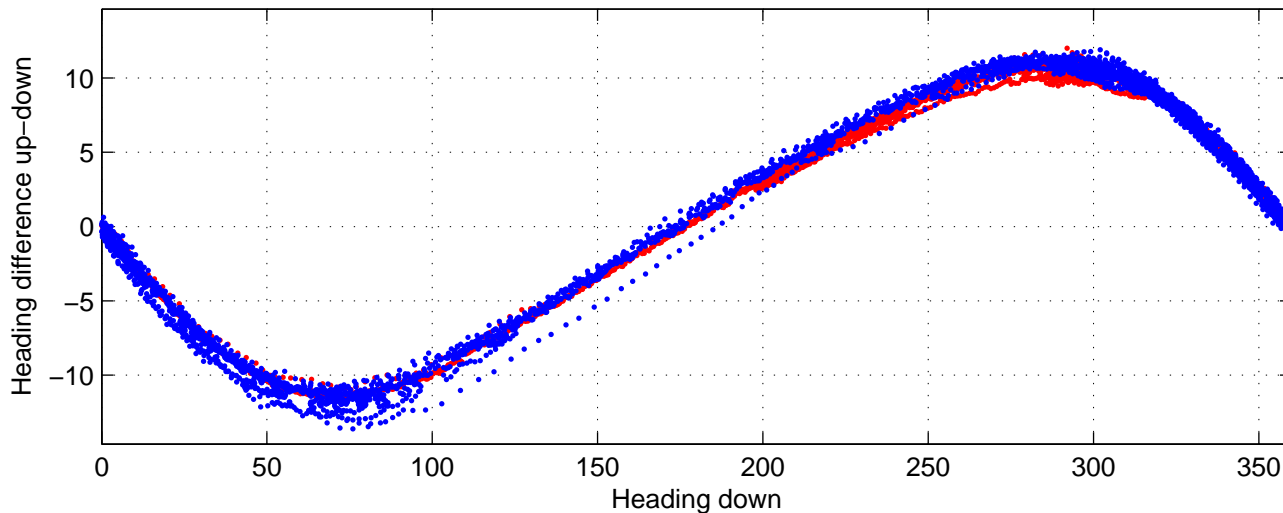

I08S station #175 (V2) Figure 6

Heading offset : -99.1553 (r/b: down-/upcast)

Pitch offset : -0.87187

Roll offset : -0.21094