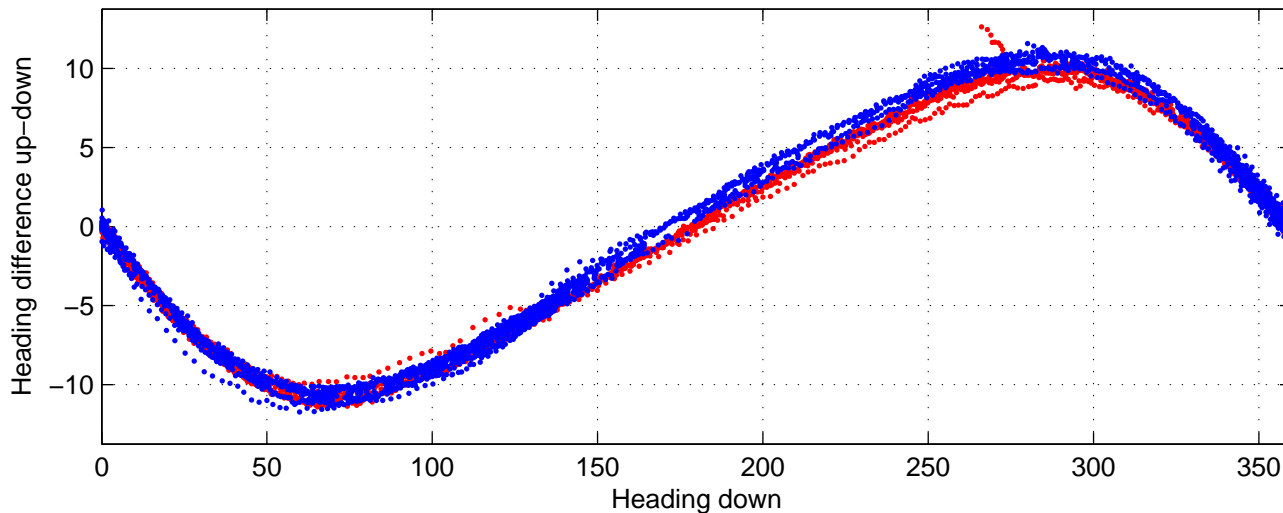

I08S station #177 (V2) Figure 6

Heading offset : -98.7834 (r/b: down-/upcast)

Pitch offset : -0.862

Roll offset : -0.18865