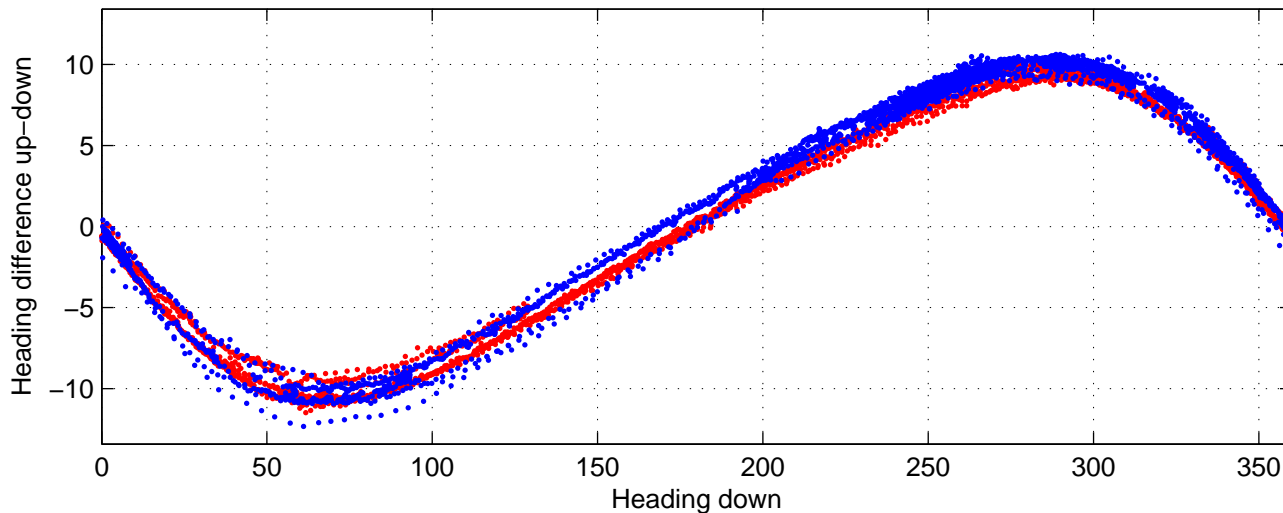

# I08S station #178 (V2) Figure 6

Heading offset :  $-98.7755$  (r/b: down-/upcast)

Pitch offset :  $-0.86707$

Roll offset :  $-0.20871$