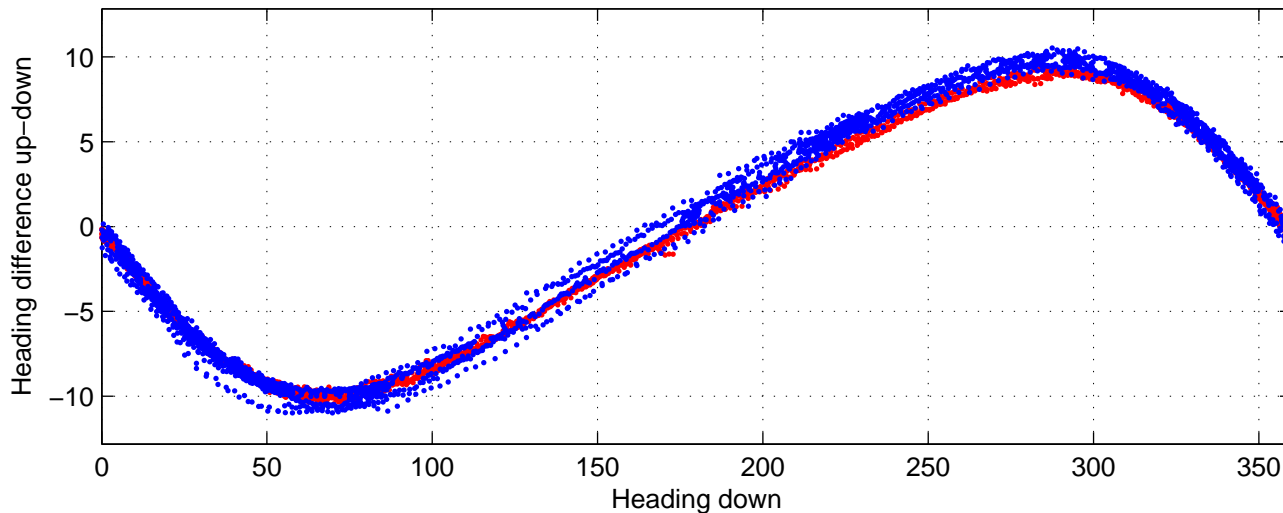

I08S station #179 (V2) Figure 6

Heading offset : -98.7519 (r/b: down-/upcast)

Pitch offset : -0.80459

Roll offset : -0.17318