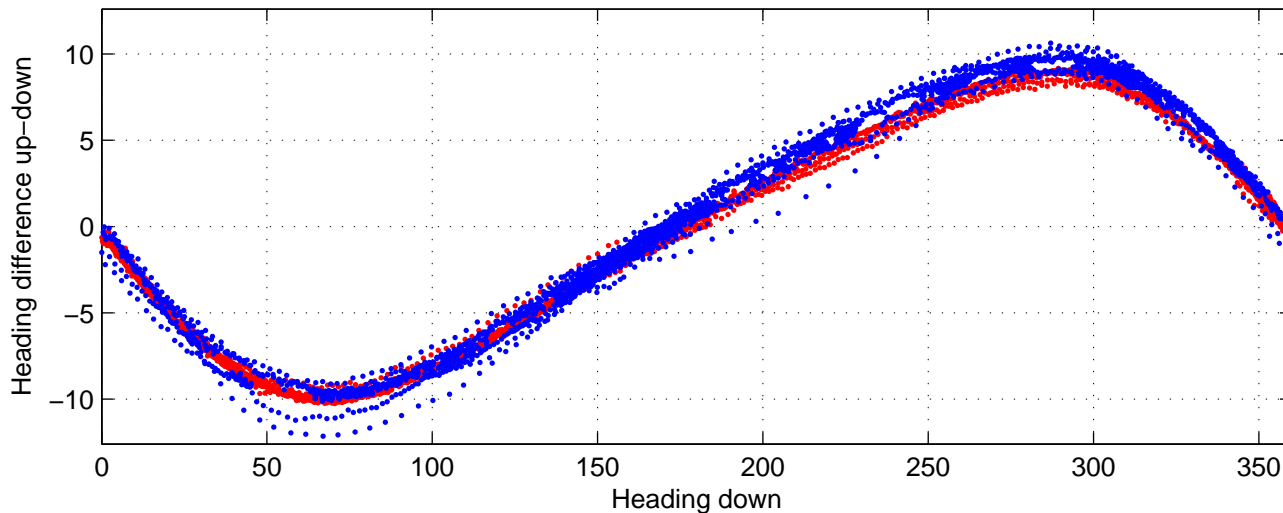

I08S station #180 (V2) Figure 6

Heading offset : -98.8946 (r/b: down-/upcast)

Pitch offset : -0.79562

Roll offset : -0.11664