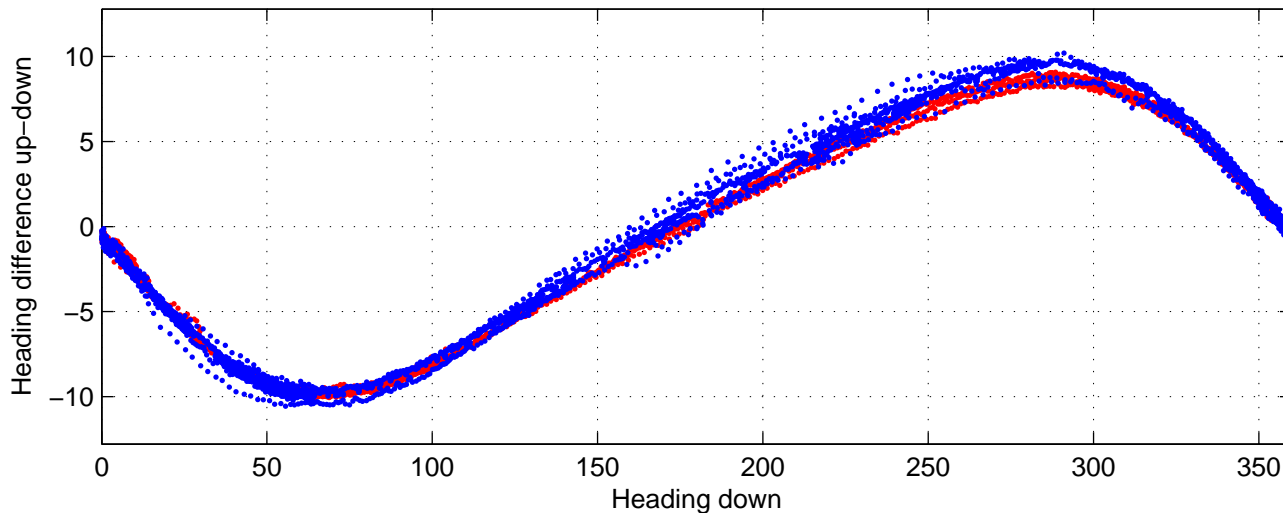

I08S station #181 (V2) Figure 6

Heading offset : -98.9219 (r/b: down-/upcast)

Pitch offset : -0.85031

Roll offset : -0.14268