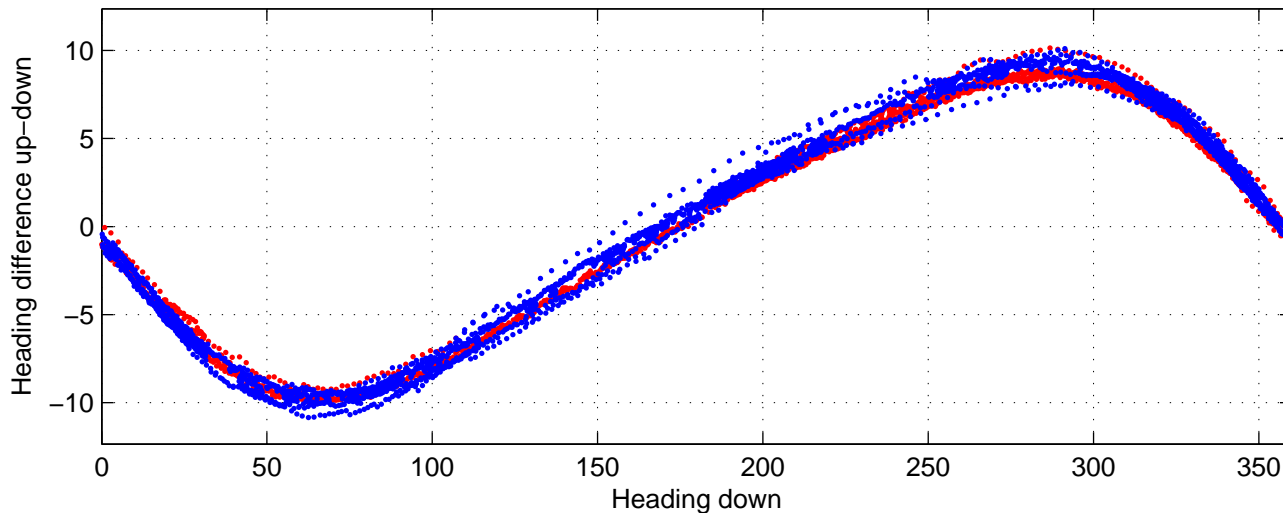

I08S station #182 (V2) Figure 6

Heading offset : -98.8736 (r/b: down-/upcast)

Pitch offset : -0.87666

Roll offset : -0.1944