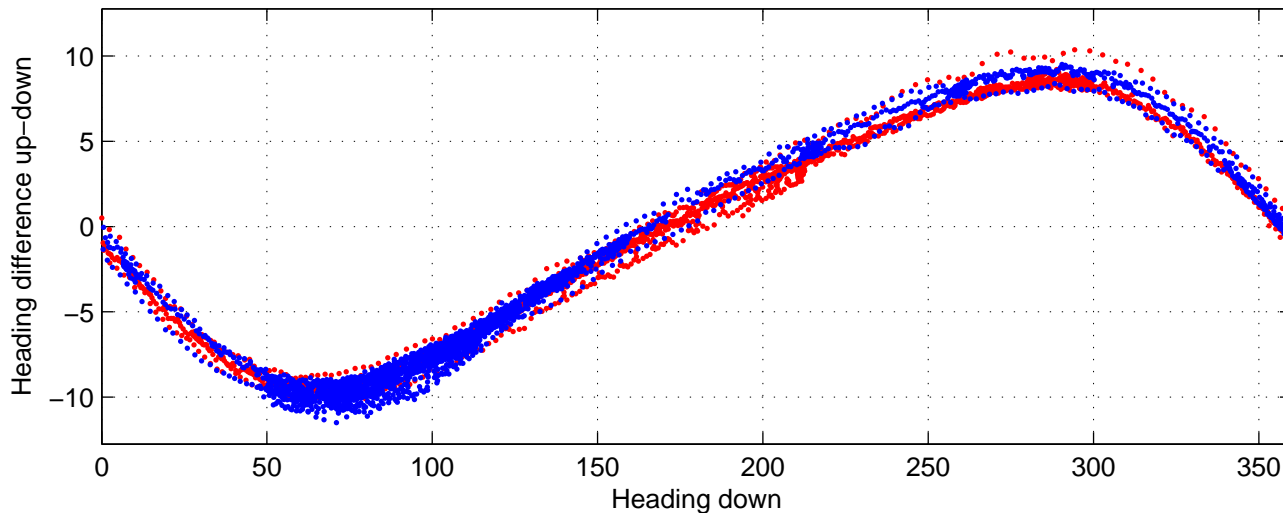

I08S station #183 (V2) Figure 6

Heading offset : -98.8413 (r/b: down-/upcast)

Pitch offset : -0.91974

Roll offset : -0.041458