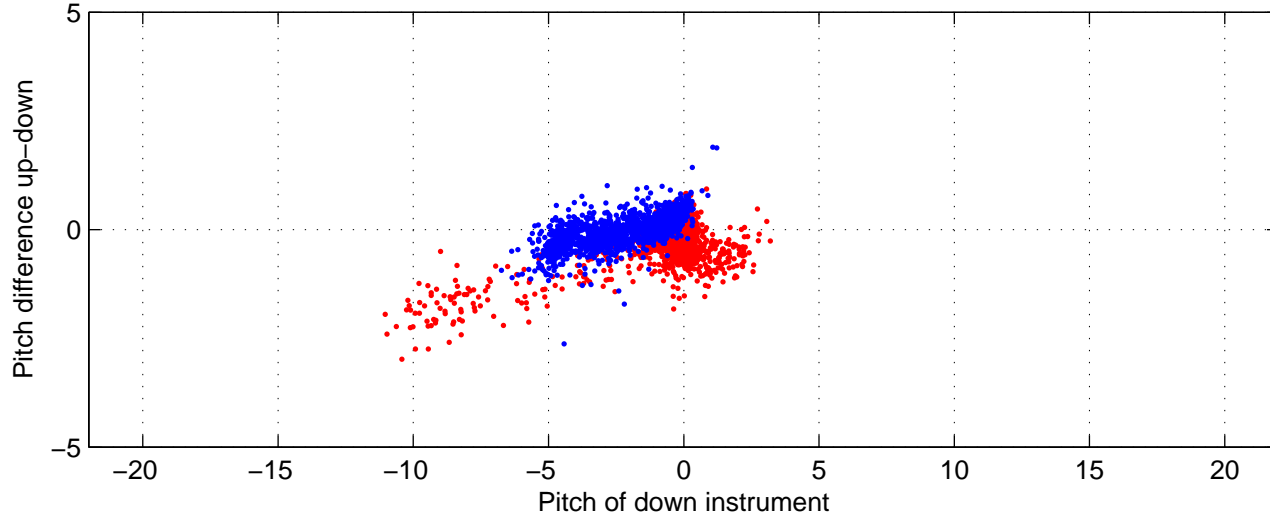

I08S station #183 (V2) Figure 6

Heading offset : -98.8413 (r/b: down-/upcast)

Pitch offset : -0.91974

Roll offset : -0.041458