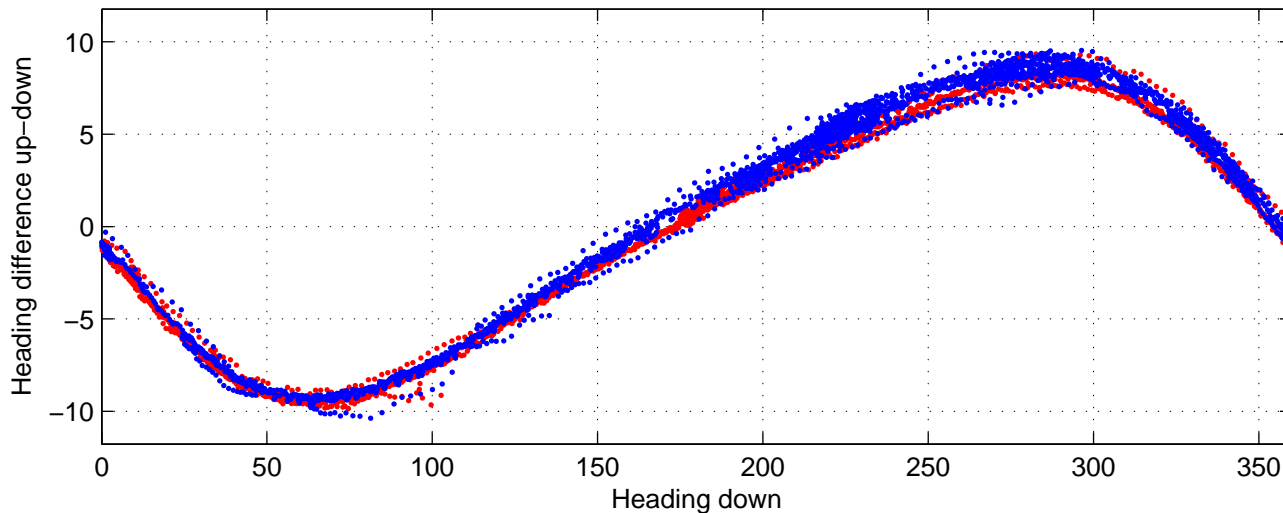

# I08S station #184 (V2) Figure 6

Heading offset :  $-99.0708$  (r/b: down-/upcast)

Pitch offset :  $-0.81148$

Roll offset :  $-0.1069$