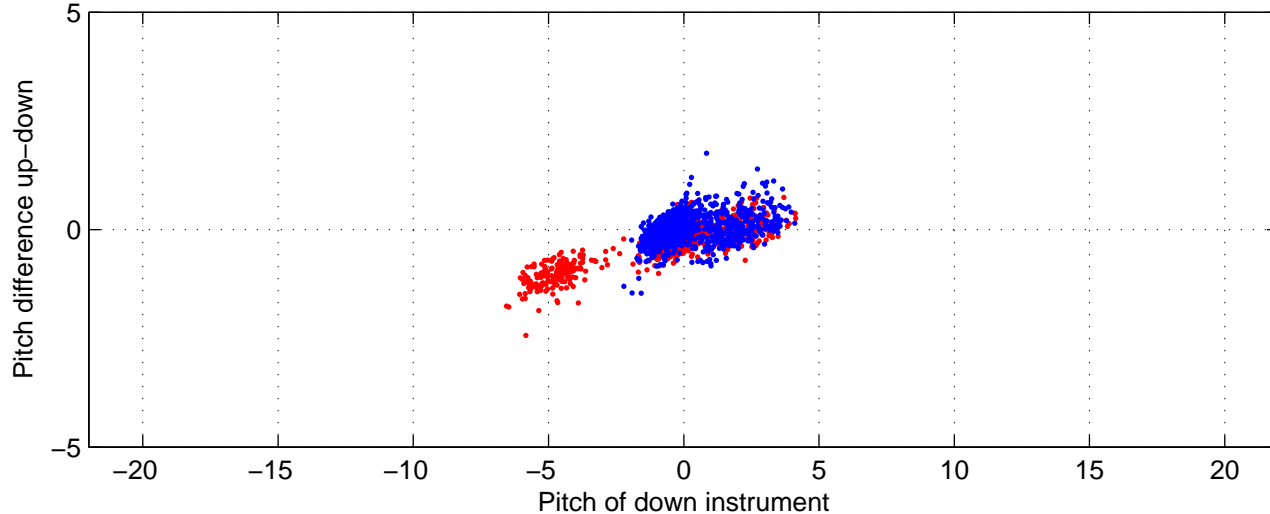

# I08S station #184 (V2) Figure 6

Heading offset :  $-99.0708$  (r/b: down-/upcast)

Pitch offset :  $-0.81148$

Roll offset :  $-0.1069$