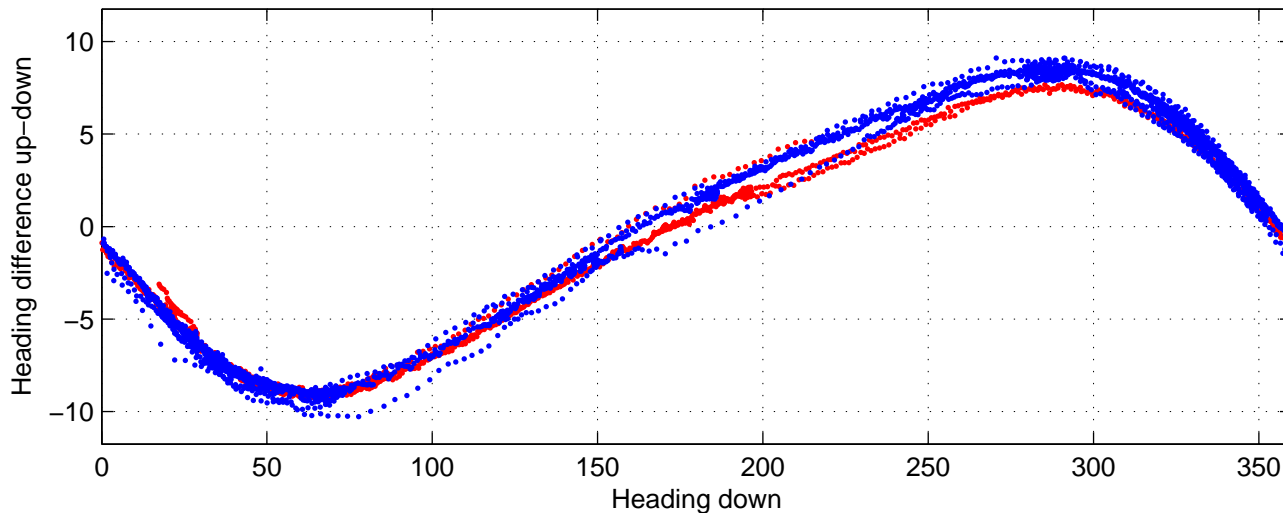

I08S station #185 (V2) Figure 6

Heading offset : -99.031 (r/b: down-/upcast)

Pitch offset : -0.8026

Roll offset : -0.065801