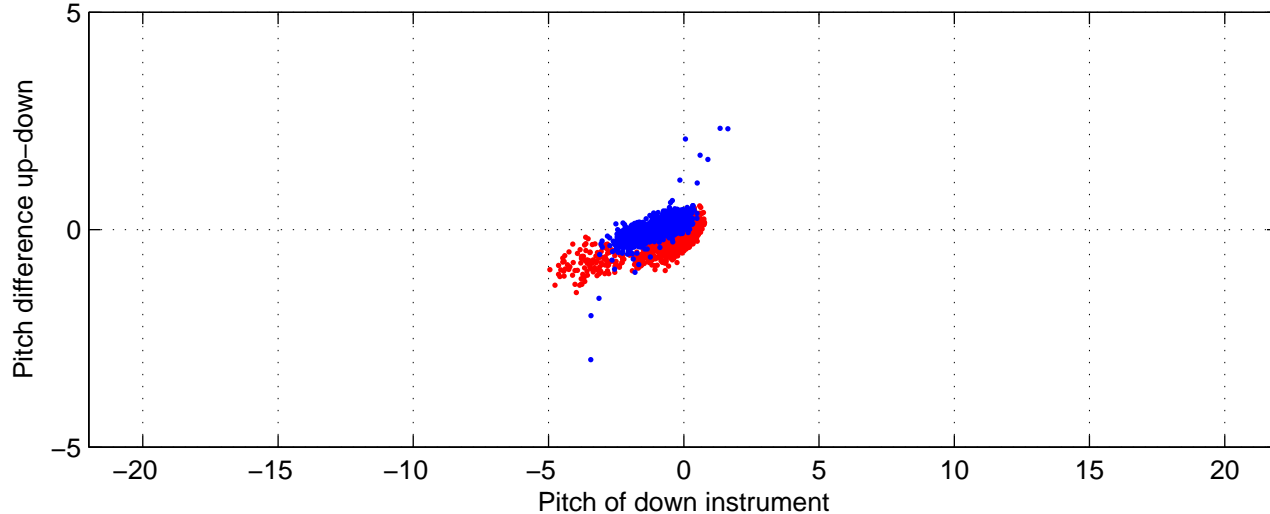

I08S station #185 (V2) Figure 6

Heading offset : -99.031 (r/b: down-/upcast)

Pitch offset : -0.8026

Roll offset : -0.065801