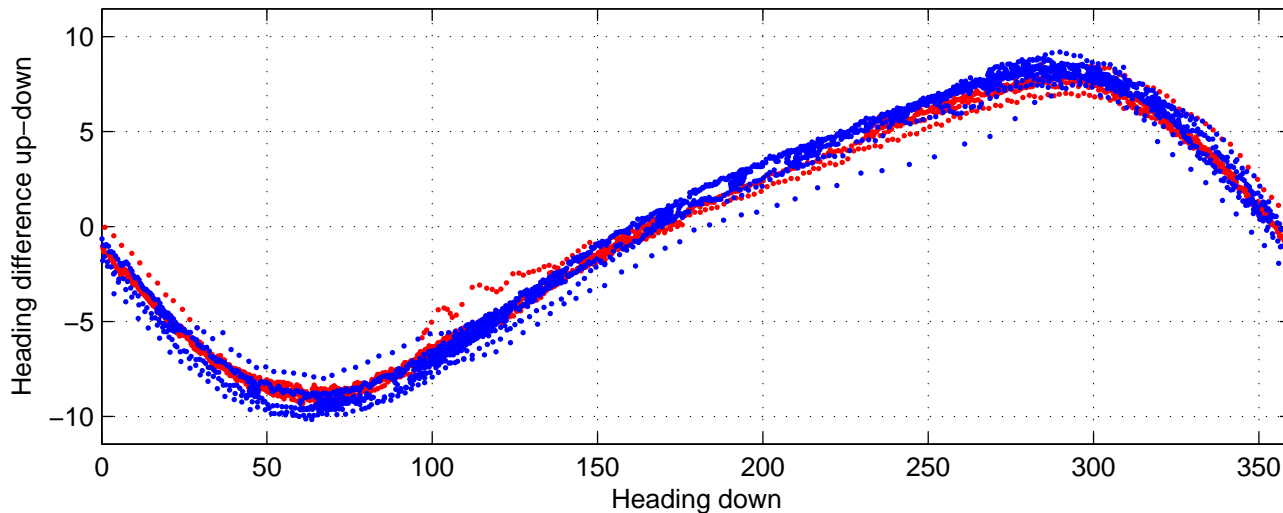

I08S station #186 (V2) Figure 6

Heading offset : -98.9011 (r/b: down-/upcast)

Pitch offset : -0.9543

Roll offset : -0.16049