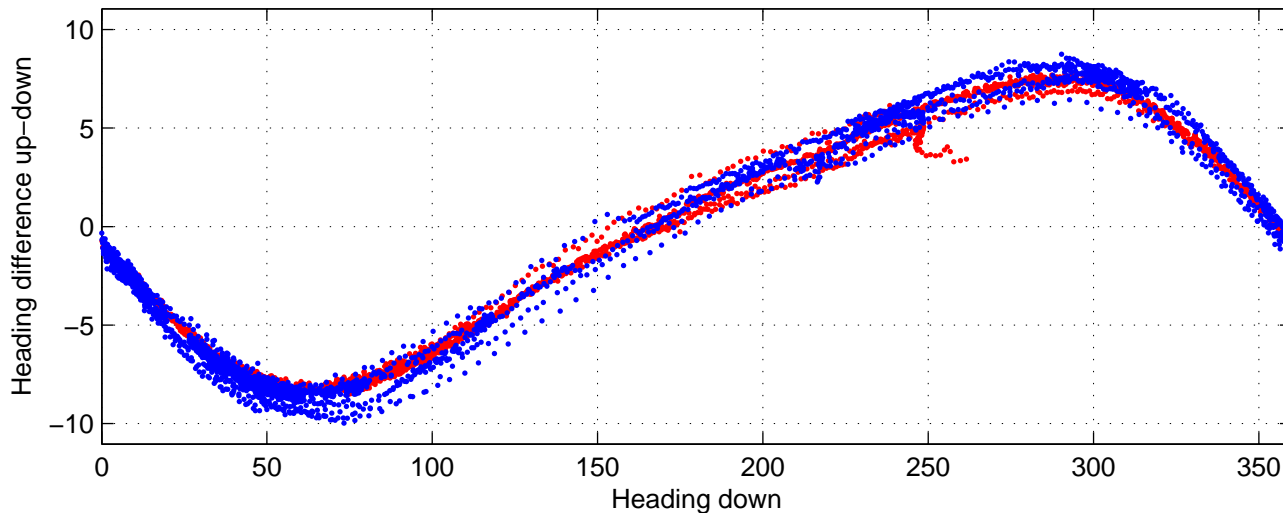

I08S station #187 (V2) Figure 6

Heading offset : -98.7397 (r/b: down-/upcast)

Pitch offset : -0.78674

Roll offset : -0.10826