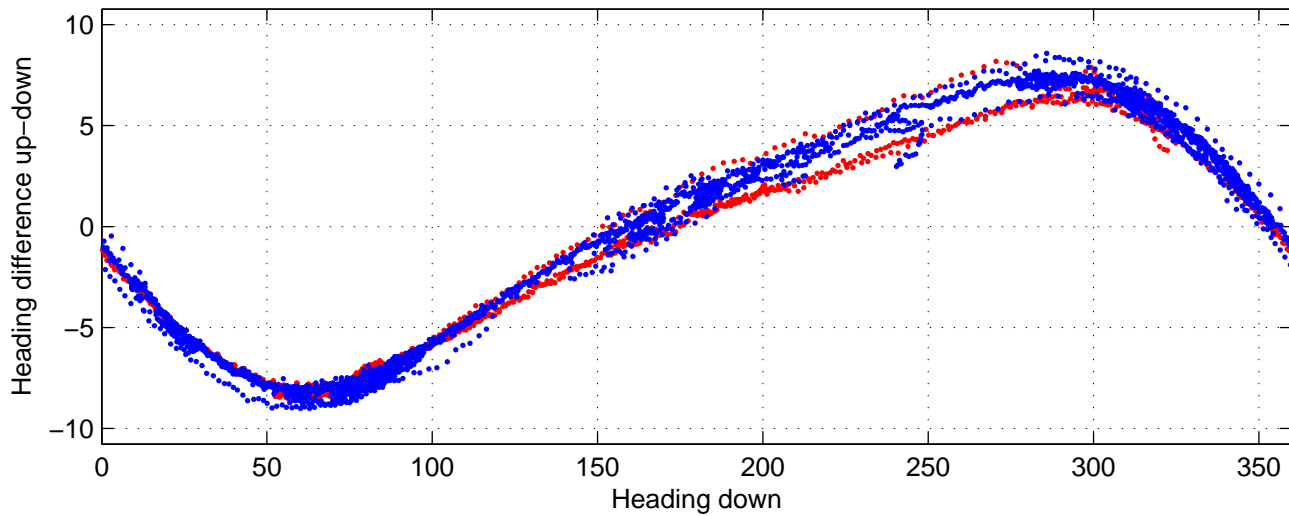

I08S station #189 (V2) Figure 6

Heading offset : -98.9551 (r/b: down-/upcast)

Pitch offset : -0.80107

Roll offset : -0.055109