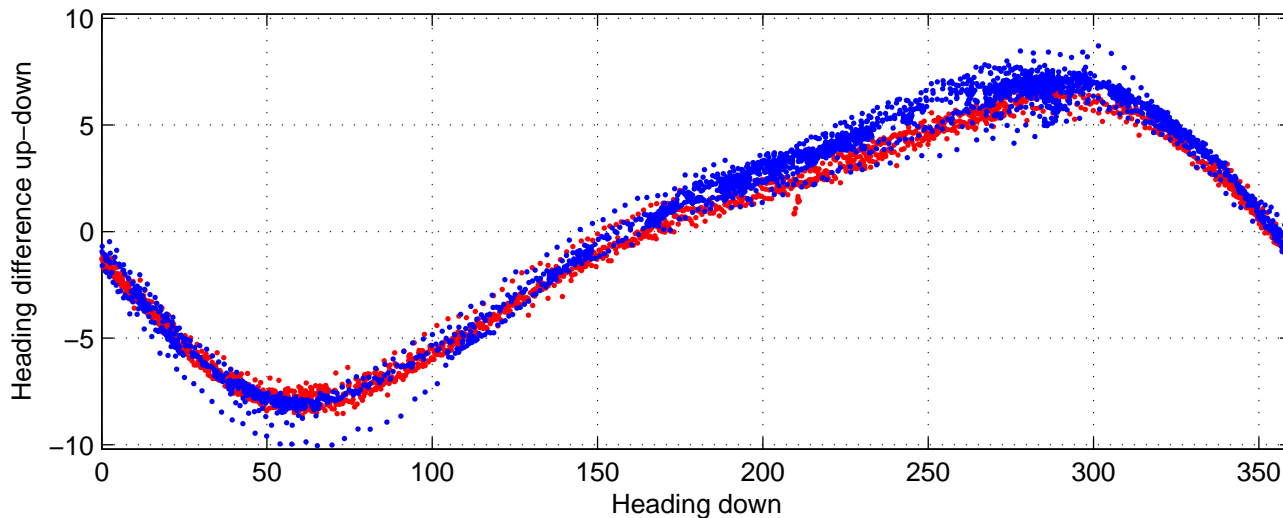

I08S station #190 (V2) Figure 6

Heading offset : -98.9659 (r/b: down-/upcast)

Pitch offset : -0.89464

Roll offset : -0.1377