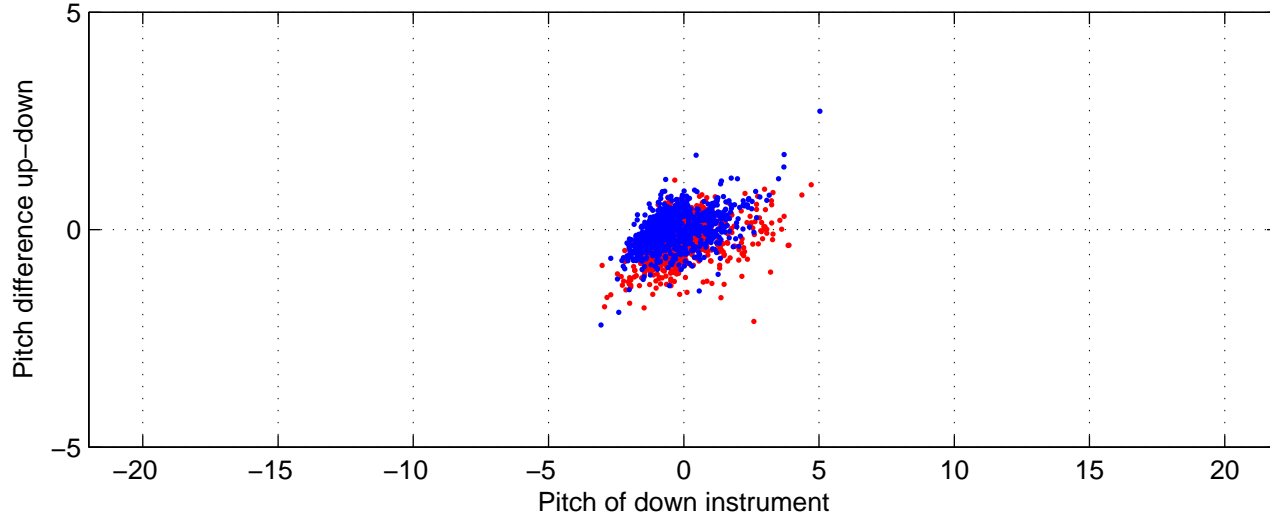

I08S station #190 (V2) Figure 6

Heading offset : -98.9659 (r/b: down-/upcast)

Pitch offset : -0.89464

Roll offset : -0.1377