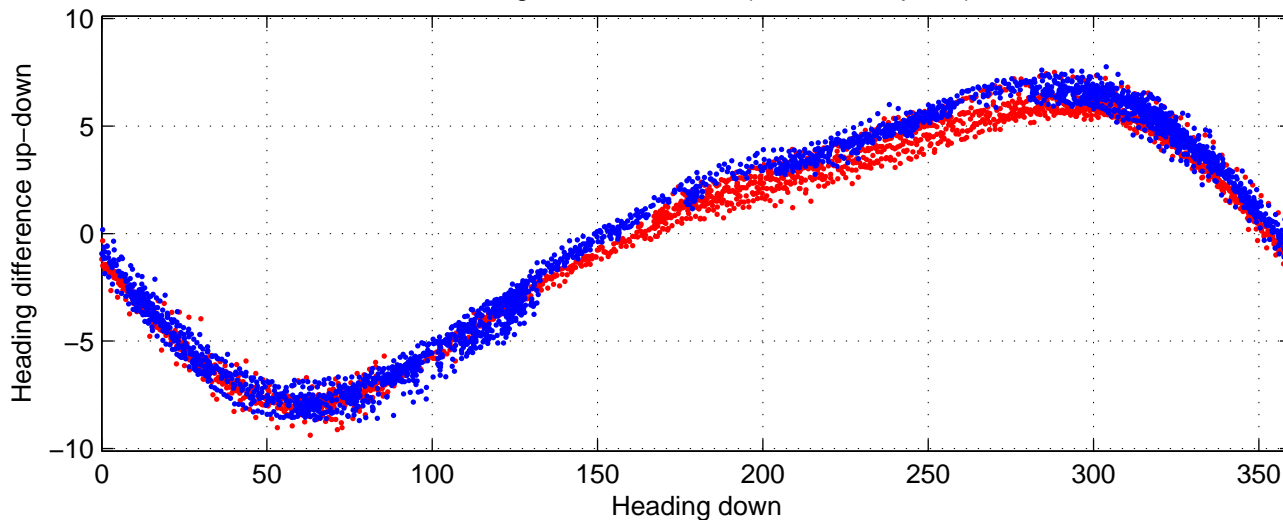

I08S station #191 (V2) Figure 6

Heading offset : -98.9458 (r/b: down-/upcast)

Pitch offset : -0.83258

Roll offset : -0.16792