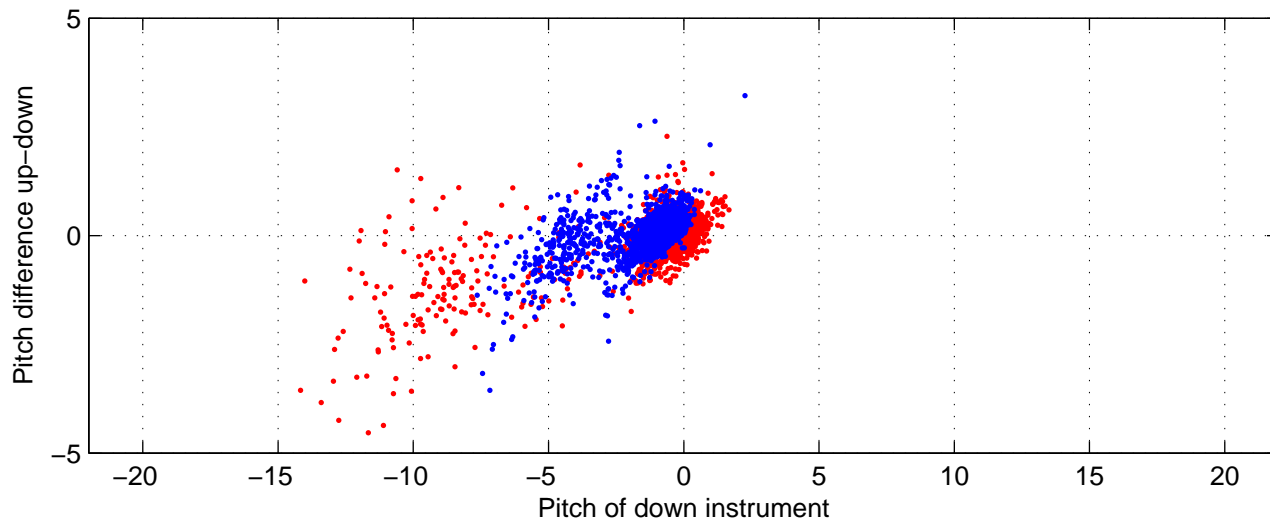

I08S station #191 (V2) Figure 6

Heading offset : -98.9458 (r/b: down-/upcast)

Pitch offset : -0.83258

Roll offset : -0.16792