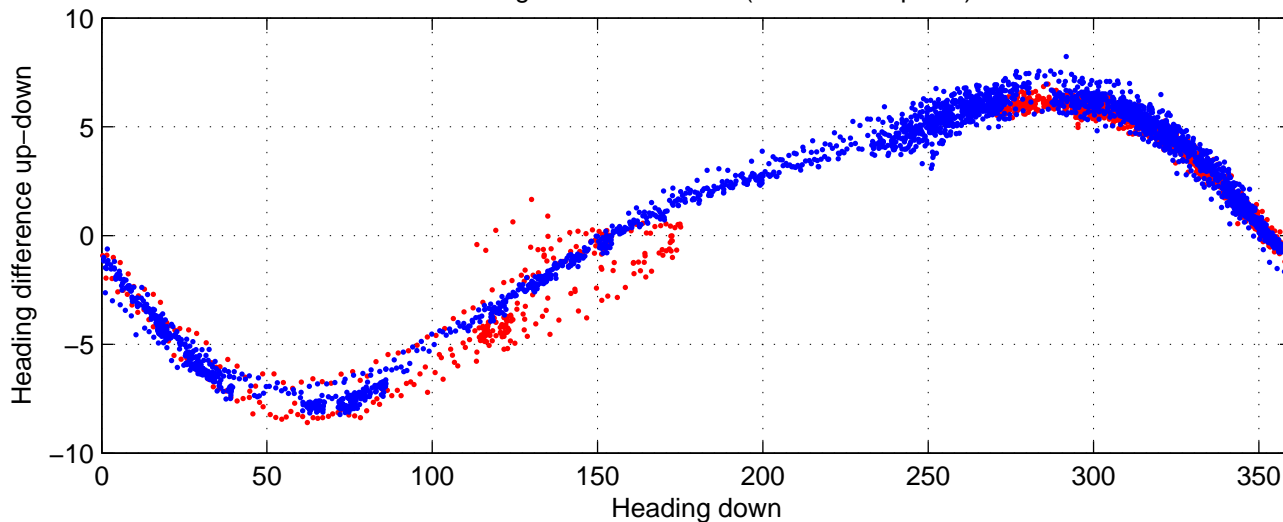

I08S station #192 (V2) Figure 6

Heading offset : -99.1013 (r/b: down-/upcast)

Pitch offset : -0.85452

Roll offset : -0.010323