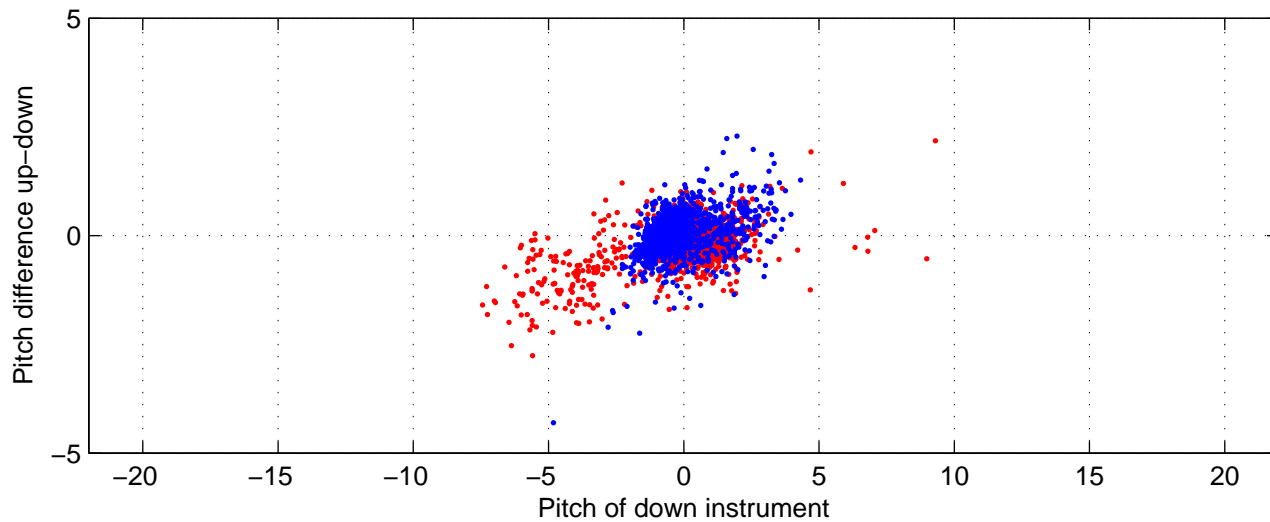

I08S station #192 (V2) Figure 6

Heading offset : -99.1013 (r/b: down-/upcast)

Pitch offset : -0.85452

Roll offset : -0.010323