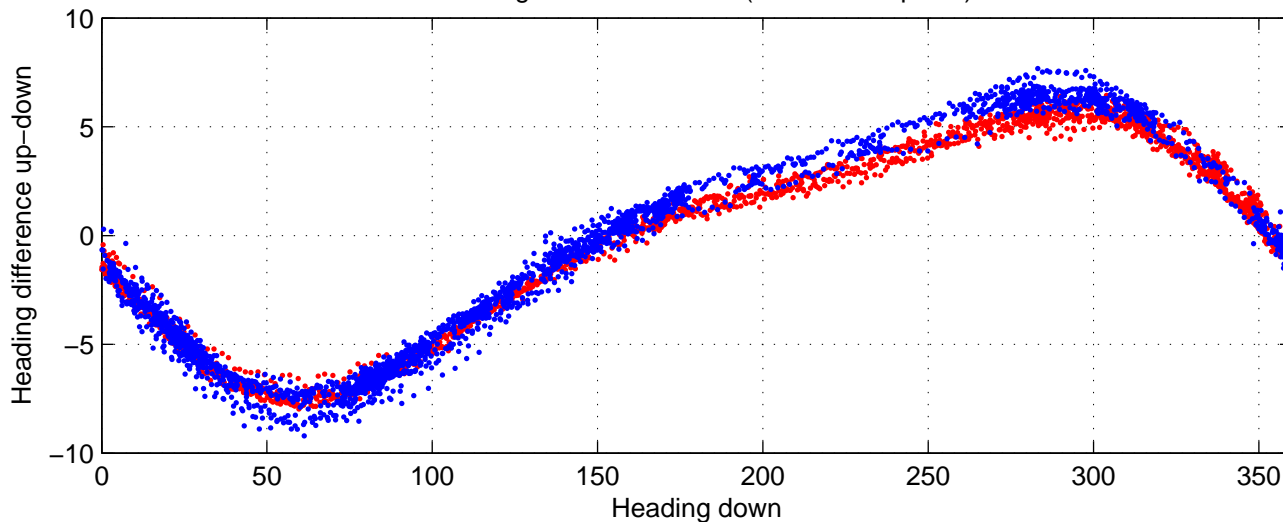

I08S station #193 (V2) Figure 6

Heading offset : -98.7838 (r/b: down-/upcast)

Pitch offset : -0.88841

Roll offset : -0.072379