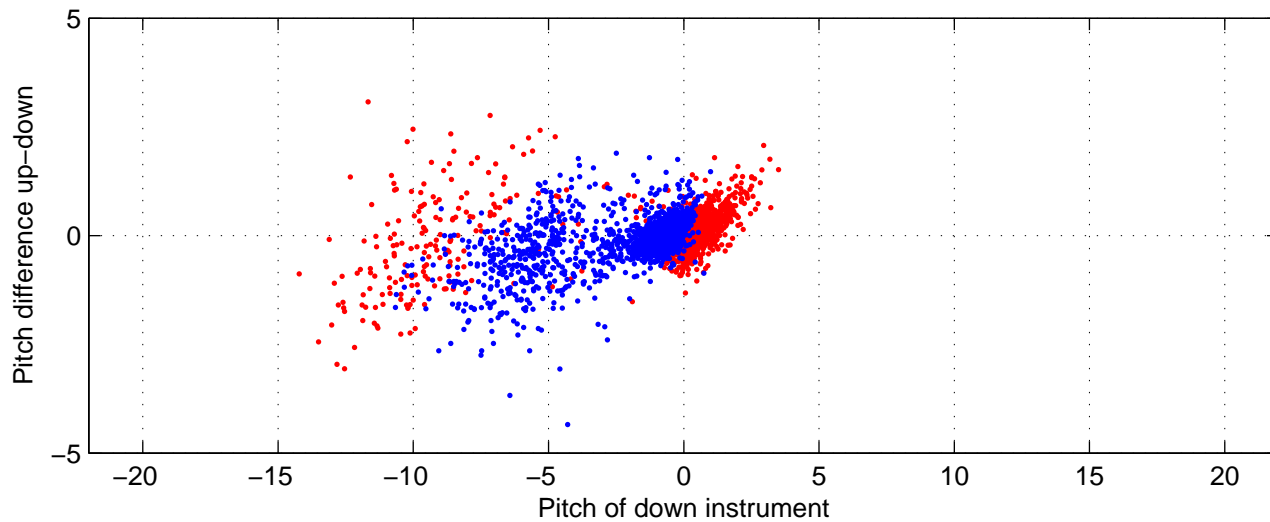

I08S station #194 (V2) Figure 6

Heading offset : -99.1215 (r/b: down-/upcast)

Pitch offset : -0.84946

Roll offset : -0.22173