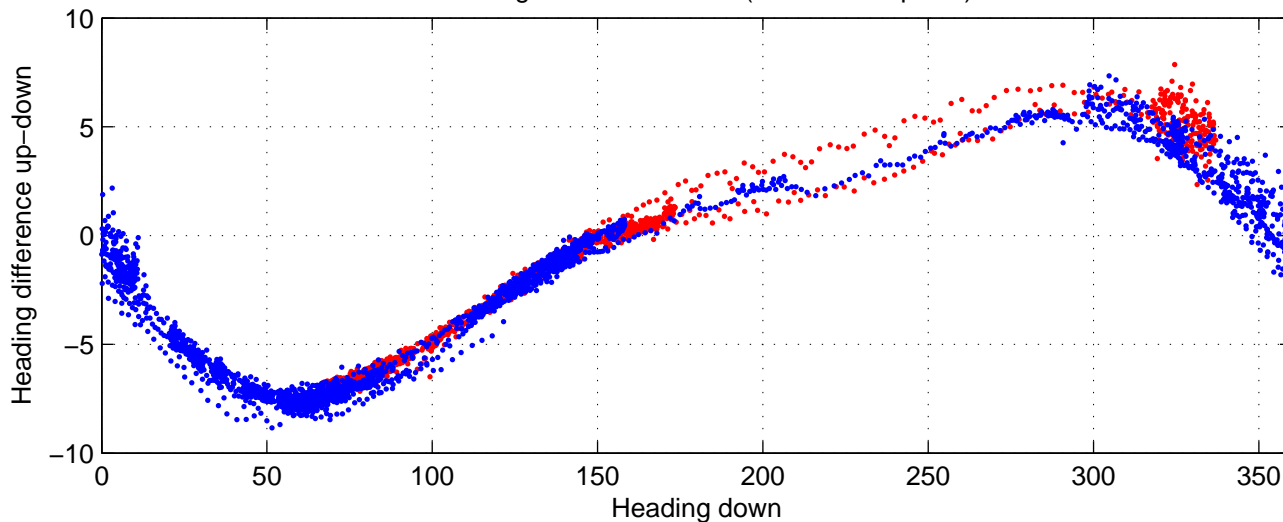

I08S station #194 (V2) Figure 6

Heading offset : -99.1215 (r/b: down-/upcast)

Pitch offset : -0.84946

Roll offset : -0.22173