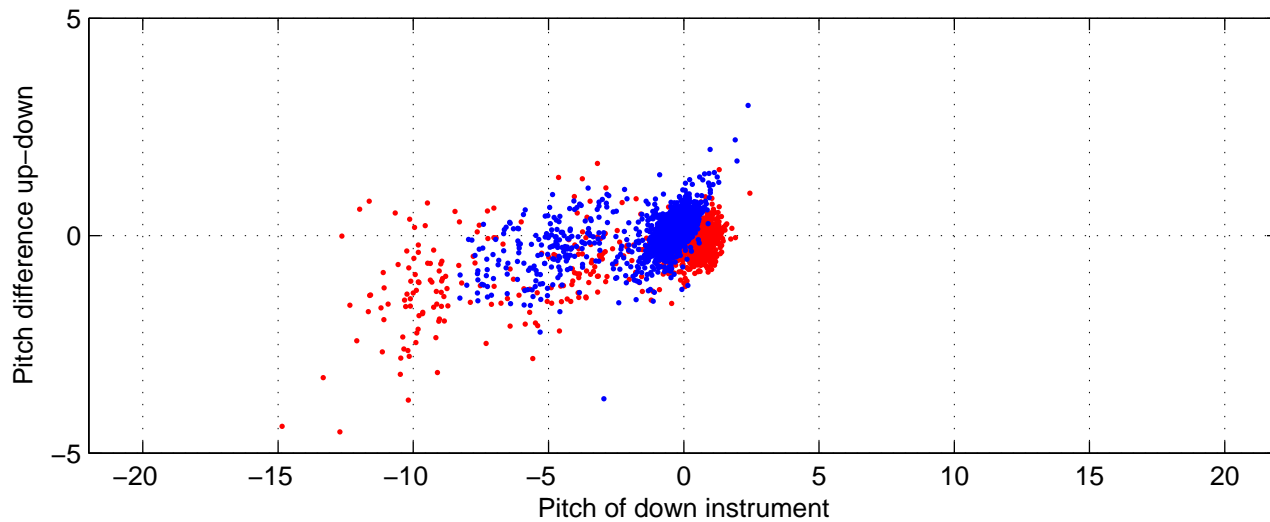

I08S station #196 (V2) Figure 6

Heading offset : -99.1012 (r/b: down-/upcast)

Pitch offset : -0.90406

Roll offset : -0.018825