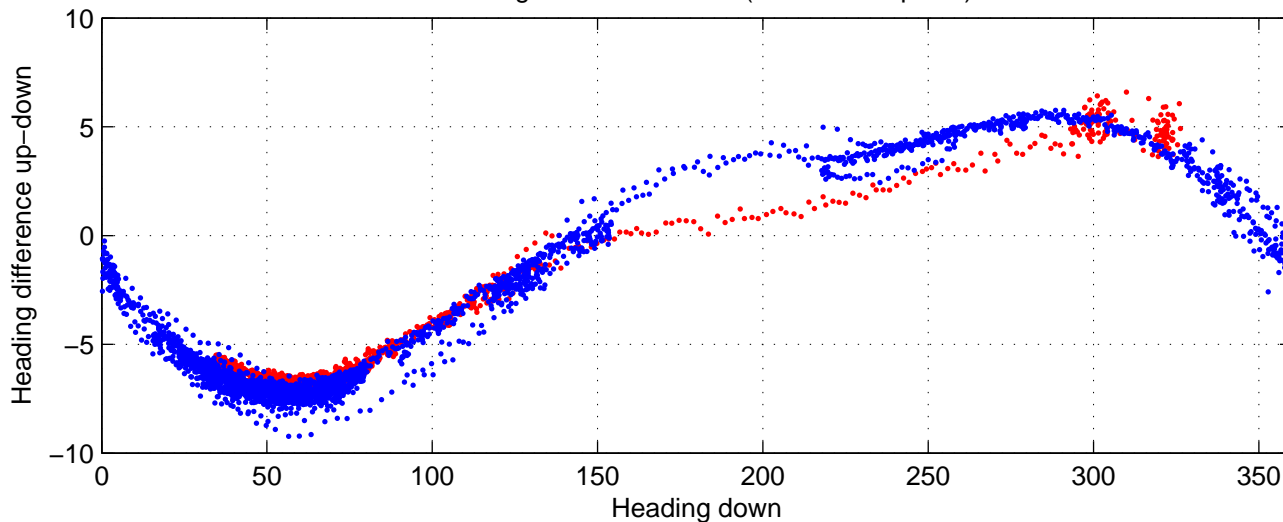

I08S station #196 (V2) Figure 6

Heading offset : -99.1012 (r/b: down-/upcast)

Pitch offset : -0.90406

Roll offset : -0.018825