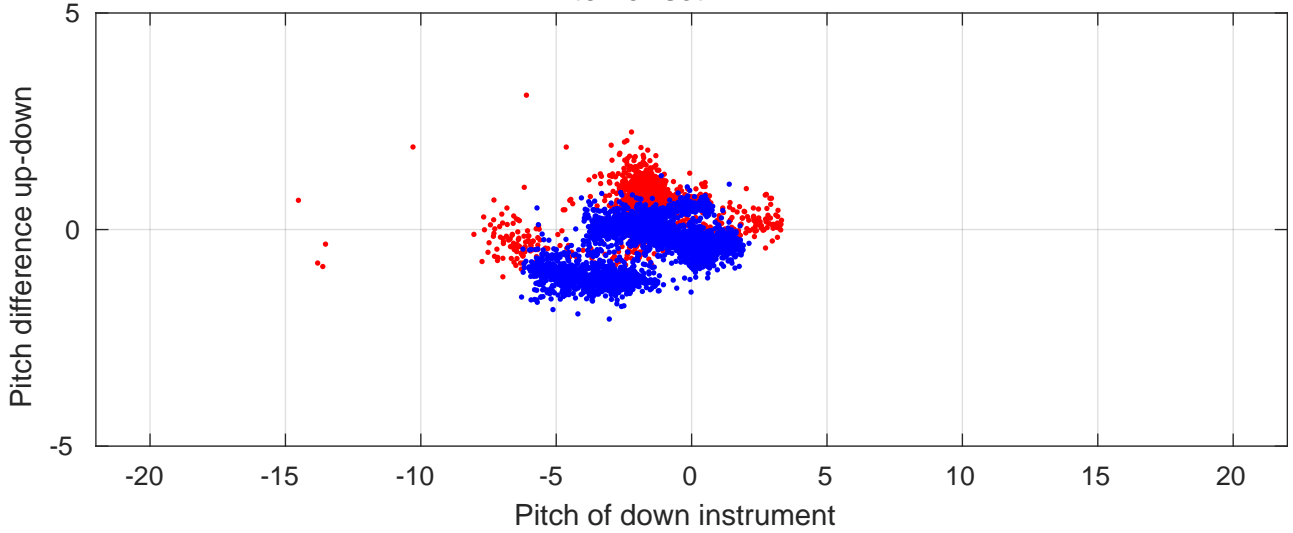

# P06 station #7 (V2) Figure 6

Heading offset : 124.6418 (r/b: down-/upcast)

Pitch offset : 1.2774

Roll offset : -0.047138