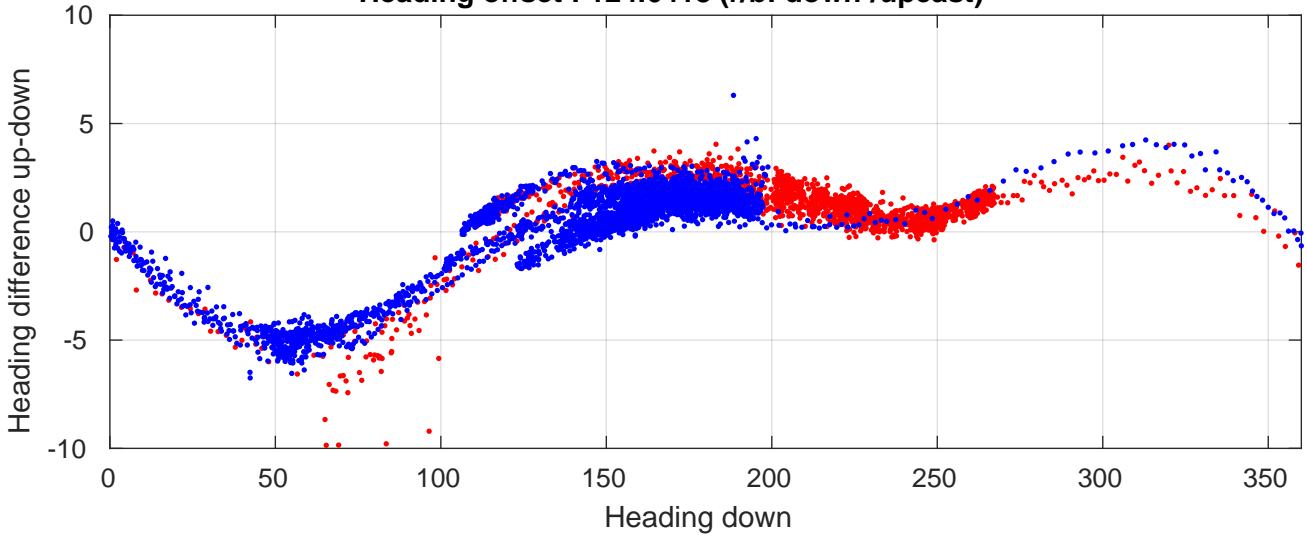

# P06 station #7 (V2) Figure 6

Heading offset : 124.6418 (r/b: down-/upcast)

Pitch offset : 1.2774

Roll offset : -0.047138