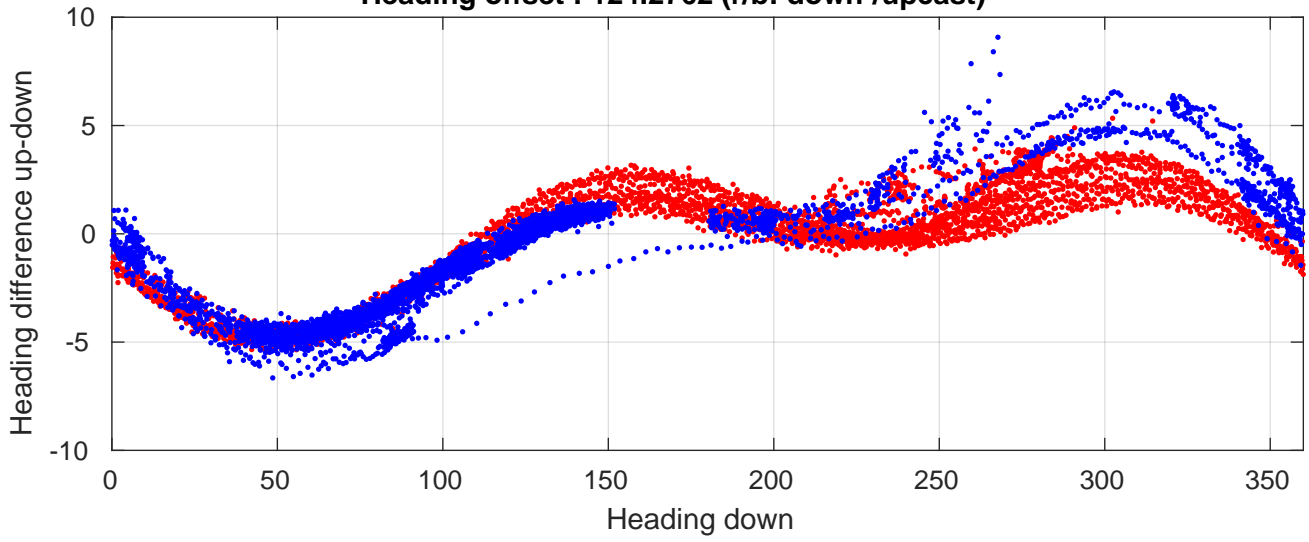

P06 station #14 (V2) Figure 6

Heading offset : 124.2762 (r/b: down-/upcast)

Pitch offset : 1.0565

Roll offset : -0.31153