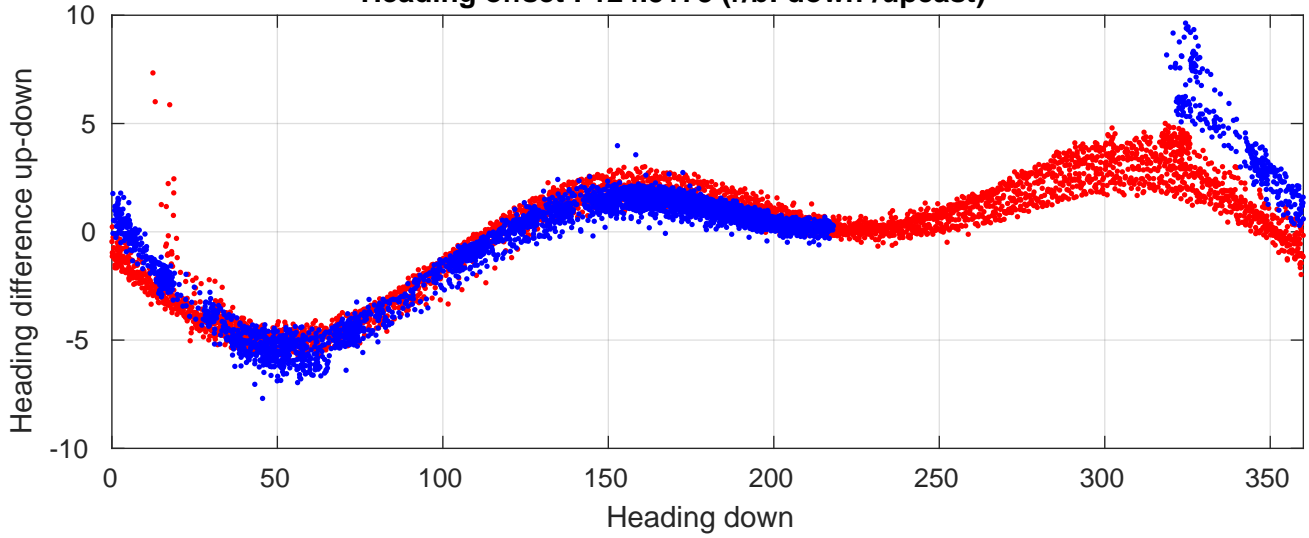

P06 station #17 (V2) Figure 6

Heading offset : 124.5173 (r/b: down-/upcast)

Pitch offset : 1.1673

Roll offset : -0.28435