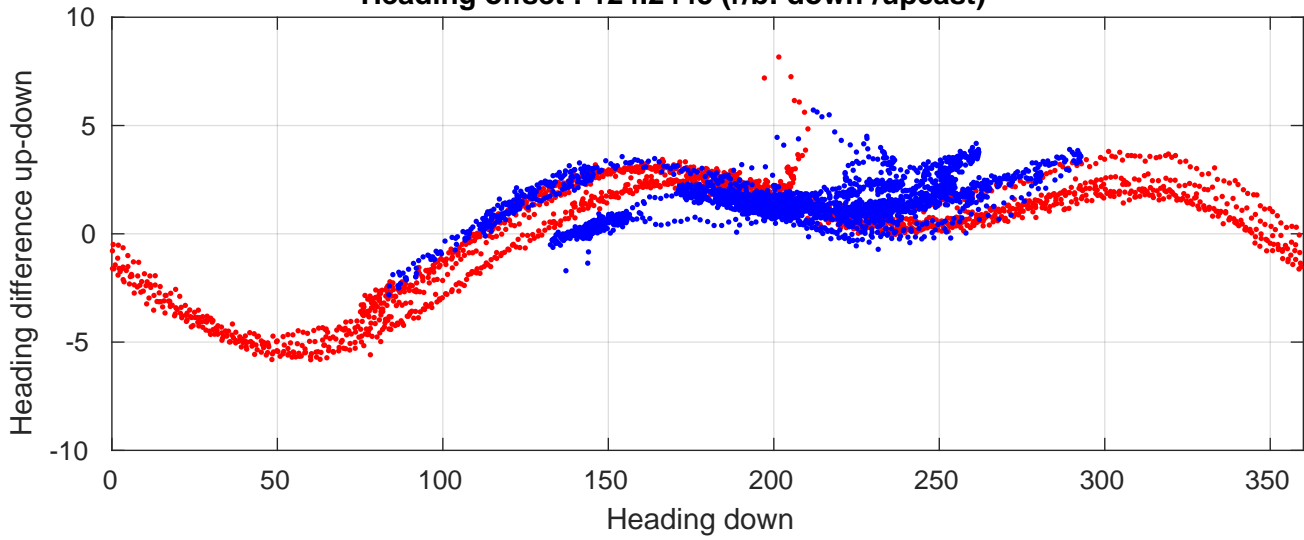

P06 station #23 (V2) Figure 6

Heading offset : 124.2445 (r/b: down-/upcast)

Pitch offset : 0.58668

Roll offset : -0.21726