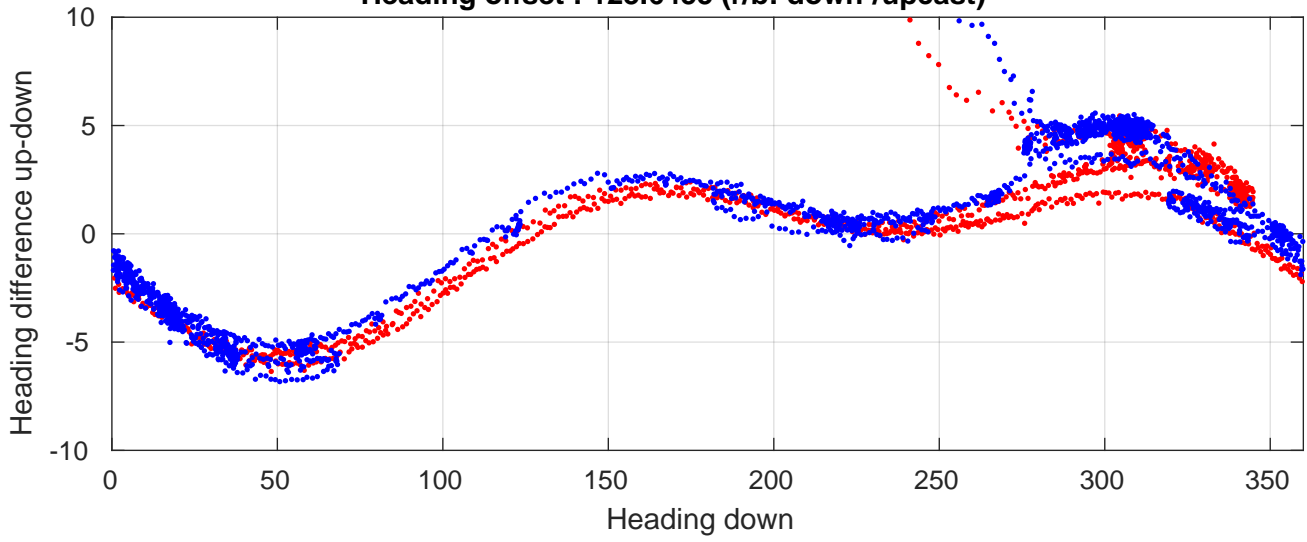

P06 station #33 (V2) Figure 6

Heading offset : 123.6455 (r/b: down-/upcast)

Pitch offset : 1.7037

Roll offset : 0.20267